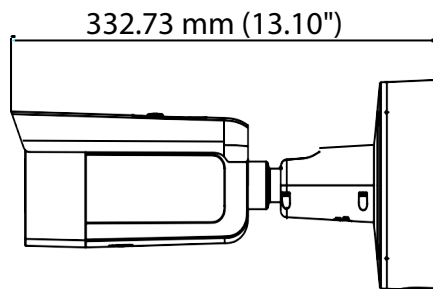

### Specification:

MODEL	ESNC324-VBZ
<b>Camera</b>	
Image Sensor	1/3" Progressive Scan CMOS
Min. Illumination	Color: 0.01 Lux @ (F1.2, AGC ON), 0.018 Lux @ (F1.6, AGC ON), 0 Lux with IR
Shutter Speed	1/3 s to 1/100,000 s
Slow Shutter	Yes
Auto-Iris	No
Day & Night	IR Cut Filter
Digital Noise Reduction	3D DNR
WDR	120dB
3-Axis Adjustment	Pan: 0° to 360°, tilt: 0° to 90°, rotate: 0° to 360°
<b>Lens</b>	
Focal length	2.8 to 12 mm
Aperture	F1.6
Focus	Auto
FOV	horizontal FOV: 104° to 29° vertical FOV: 55° to 17° diagonal FOV: 125° to 34°
Lens Mount	Ø14
<b>IR</b>	
IR Range	Up to 50 m
Wavelength	850nm
<b>Compression Standard</b>	
Video Compression	Main stream: H.265/H.264 Sub-stream: H.265/H.264/MJPEG Third stream: H.265/H.264
H.264 Type	Main Profile/High Profile
H.264+	Main stream and sub-stream support
H.265 Type	Main Profile
H.265+	Main stream and sub-stream support
Video Bit Rate	256 Kbps to 16 Mbps
Audio Compression	G.711/G.722.1/G.726/MP2L2/PCM
Audio Bit Rate	64Kbps(G.711)/16Kbps(G.722.1)/16Kbps(G.726)/32-192Kbps(MP2L2)
<b>Smart Feature-set</b>	
Behavior Analysis	Line crossing detection, intrusion detection
Face Detection	Yes
Region of Interest	1 fixed region for main stream and sub-stream
<b>Image</b>	
Max. Resolution	2688 × 1520
Main Stream	50Hz:25fps (2688 × 1520, 2560 × 1440, 2304 × 1296, 1920 × 1080) 60Hz: 30fps (2688 × 1520, 2560 × 1440, 2304 × 1296, 1920 × 1080)
Sub-Stream	50Hz: 25fps (640 × 480, 640 × 360, 320 × 240) 60Hz: 30fps (640 × 480, 640 × 360, 320 × 240)
Third Stream	50Hz: 25fps (1280 × 720, 640 × 360, 352 × 288) 60Hz: 30fps (1280 × 720, 640 × 360, 352 × 240)
Image Enhancement	BLC/3D DNR
Image Setting	Rotate mode, saturation, brightness, contrast, sharpness adjustable by client software or web browser
Target Cropping	No
Day/Night Switch	Day/Night/Auto/Schedule/Triggered by alarm in
<b>Network</b>	
Network Storage	Support Micro SD/SDHC/SDXC card (128G), local storage and NAS (NFS,SMB/CIFS), ANR
Alarm Trigger	Motion detection, video tampering, network disconnected, IP address conflict, illegal login, HDD full, HDD error
Protocols	TCP/IP, ICMP, HTTP, HTTPS, FTP, DHCP, DNS, DDNS, RTP, RTSP, RTCP, PPPoE, NTP, UPnP™, SMTP, SNMP, IGMP, 802.1X, QoS, IPv6, Bonjour
General Function	One-key reset, anti-flicker, three streams, heartbeat, mirror, password protection, privacy mask, watermark, IP address filter
API	ONVIF (PROFILE S, PROFILE G), ISAPI
Simultaneous Live View	Up to 6 channels
User/Host	Up to 32 users 3 levels: Administrator, Operator and User
Client	CMS, Guarding vision
Web Browser	IE8+, Chrome 31.0-44, Firefox 30.0-51, Safari 8.0+
<b>Interface</b>	
Audio	1 input (line in/mic.in, 3.5 mm), 1 output (line out, 3.5 mm), mono sound
Communication Interface	1 RJ45 10M/100M self-adaptive Ethernet port
Alarm	1 input, 1 output (up to 12 VDC, 30 mA), terminal block
Video Output	1Vp-p Composite Output(75Ω/BNC)
On-board storage	Built-in Micro SD/SDHC/SDXC slot, up to 128 GB
SVC	H.264 and H.265 encoding
Reset Button	Yes
<b>Audio</b>	
Environment Noise Filtering	Yes
Audio Sampling Rate	16 kHz/32 kHz/44.1 kHz/48 kHz
<b>General</b>	
Operating Conditions	-30 °C to +60 °C (-22 °F to +140 °F), Humidity 95% or less (non-condensing)
Power Supply	12 VDC ± 25%, terminal block PoE (802.3at, class 4)
Power Consumption and Current	12 VDC, 1.2A, max. 14.5W PoE (802.3at, 42.5V to 57V), 0.43A to 0.3A, max. 18W
Protection Level	IP67, IK10 TVS 2000V Lightning Protection, Surge Protection and Voltage Transient Protection
Material	Metal
Dimensions	144.13 × 332.73 mm (5.7" × 13.1")
Weight	Camera: Approx. 1740 g (3.8 lb.) With Package: Approx. 2610 g (5.8 lb.)