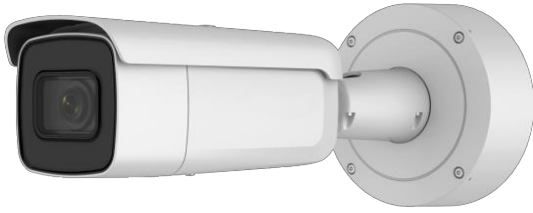

## 4MP IR VF BULLET NETWORK CAMERA

### Main Feature:

- 1/3" progressive scan CMOS
- 2688 × 1520@30fps
- 2.8 to 12 mm Varifocal lens
- Color: 0.01 Lux @ (F1.2, AGC ON), 0.018 Lux @ (F1.6, AGC ON), 0 Lux with IR
- H.265+, H.265, H.264+, H.264
- Three stream
- BLC/3D DNR/ROI
- 120 dB WDR (Wide Dynamic Range)
- IP67 , IK10
- Built-in micro SD/SDHC/SDXC card slot, up to 128 GB
- 2 Behavior analyses, and face detection
- 3-Axis adjustment