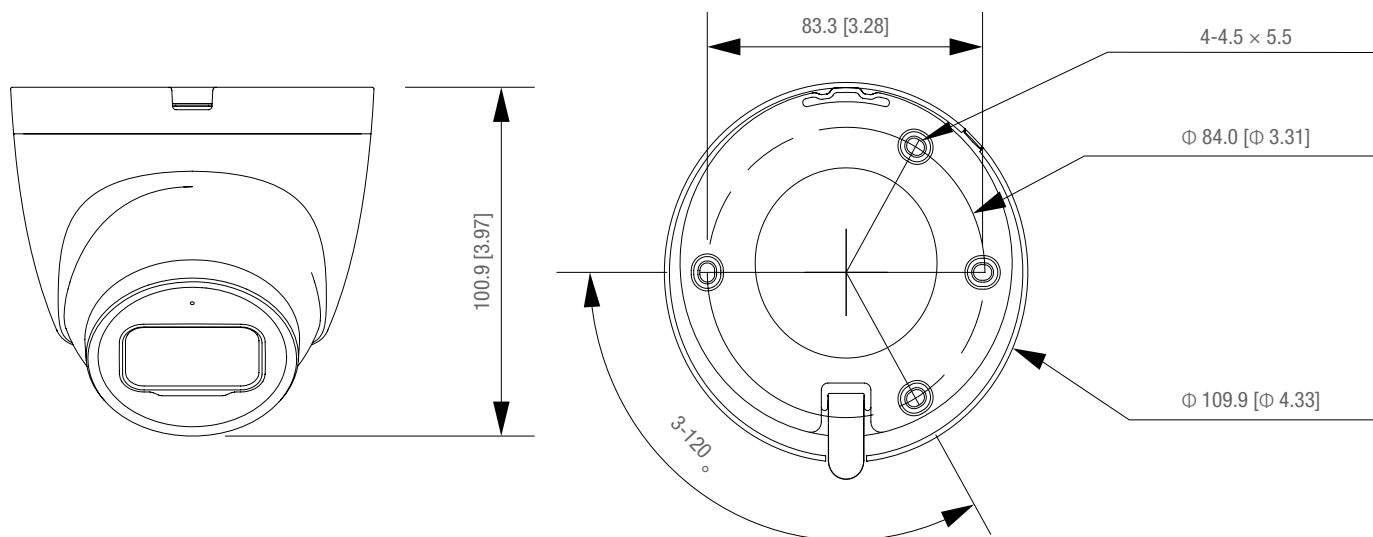

Product Accessories

PFA152-E

PFB203W

PFA137

PFB220C

PFA106

Product Dimensions (mm [inch])

Plainview, NY
50 Commercial St., Plainview, NY 11803
Tel: 516-870-3779