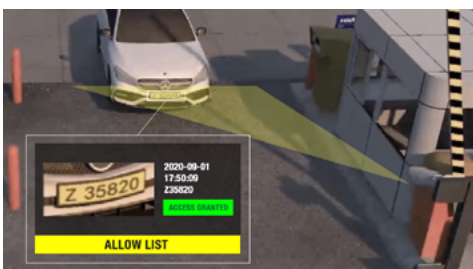

# SEAMLESS ENTRY AND PARKING LOT MANAGEMENT WITH LICENSE PLATE RECOGNITION

Clear Image

Rapid, Seamless Entry

Enhanced Safety

High Accuracy

Cost-Effective

Improved Visitor Experience

*Parking lot management or simple vehicle access control has become increasingly complicated. The need for secure and efficient parking management is vital for a wide range of applications, including gated communities, commercial real-estate, retail, and educational institutions. License plate recognition technology provides effective parking lot management by solving a myriad of challenges:*

- ▶ Identity verification via remote live video
- ▶ Cost reduction due to physical security and guardhouse maintenance
- ▶ Control vehicle entry and exit points
- ▶ Remote gate open processes and remote entranceways
- ▶ Improve Customer Experience via quick alerts for persons of interest
- ▶ Efficient record retention processes; useable forensic data
- ▶ Ensure only pre-authorized vehicles enter property

Automatic License Plate Recognition and Recording in Real-Time

Effective Record Retention

Efficient Parking Management with Vehicle Access Control