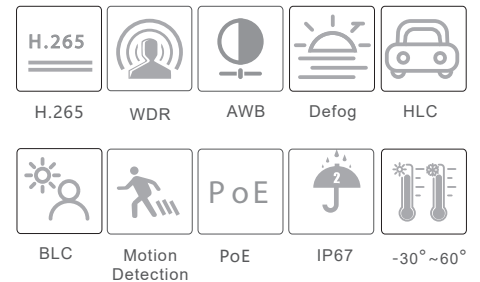

IP-5IR5S32/MZ

5MP Network IR Water-proof
Bullet Camera

- 5MP (2592 × 1944) H.265 coding
- Max.resolution: 2592 × 1944
- ICR auto switch, true day / night, ROI coding
- 3D DNR, digital WDR, HLC, BLC, defog
- 30~50m IR night view distance
- DC12V/PoE power supply
- IP 67 ingress protection
- Support three streams
- P2P function (optional)
- Support remote monitoring by smart phones & tablet PCs with iOS and Android OS
- Intelligent analytics (optional): object removal detection, abnormal video signal detection, line crossing detection