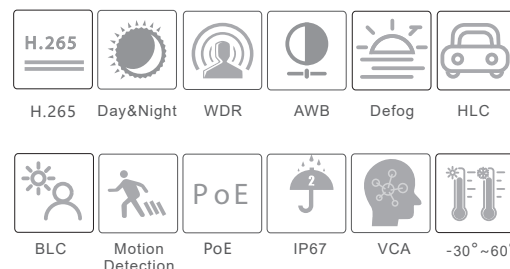

IP-5IRD4E35/MZ

4MP Network IR Water-Proof
Dome Camera

- 4MP (2592 × 1520) H.265 full real time coding
- Max. resolution: 2592 × 1520
- ICR auto switch, true day / night
- 30 ~ 50m IR night view distance
- 3D DNR, true WDR, HLC, BLC, Defog, Smart IR and ROI coding
- Hardware reset; Built-in micro SD card slot
- DC12V/PoE power supply
- IP67 ingress protection
- Support three streams
- P2P function optional
- Support remote monitoring by smart phones & tablet PCs with iOS and Android OS
- Intelligent analytics