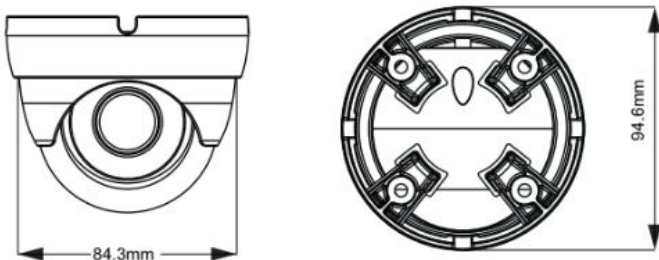

Physical Interfaces:

Specification:

Model	IP-5IRD5002
Camera	
Image Sensor	1 / 2.5 "CMOS
Image Size	2592×1944
Electronic Shutter	1 / 25 s ~ 1 / 100000 s
Iris Type	Fixed iris
Min. Illumination	0.03 lux @F1.2, AGC ON; 0 lux with IR
Lens	3.6 mm @F1.6, horizontal field of view: 79° 2.8 mm
Lens Mount	M12
Day & Night	ICR
Wide Dynamic Range	120dB
BLC	Yes
HLC	Yes
Digital NR	2D / 3D DNR
Angle Adjustment	Any angle
Image	
Video Compression	H. 265 / H.264 / MJPEG
H.265 Compression Standard	Main Profile @Leve4.1 High Tier
Resolution	5MP (2592×1944), 4MP (2560×1440), 1080P (1920×1080), 720P (1280×720), D1, CIF, 480×240
Main Stream	60Hz : 5MP(1 ~ 30fps) / 4MP(1 ~ 30fps) / 1080P(1 ~ 60fps) / 720P(1 ~ 30fps) 50Hz : 5MP(1 ~ 25fps) / 4MP(1 ~ 25ps) / 1080P(1 ~ 50fps) / 720P(1 ~ 25fps)
Bit Rate	128 Kbps ~ 10 Mbps
Encode Mode	VBR / CBR
Quality	Five levels under VBR; Freely adjustable under CBR
Image Settings	ROI, Saturation, Brightness, Chroma, Contrast, Wide Dynamic, Sharpen, NR, etc. adjustable through client software or web browser
Audio Compression	G711A / U
ROI	Each ROI to be configured separately
Interfaces	
Network	RJ45
Video Output	CVBS video output (BNC × 1)
Audio	MIC IN × 1
Functions	
Remote Monitoring	IE browsing, CMS remote control
Online Connection	Support simultaneous monitoring for up to 10 users; Support multi-stream real time transmission
Network Protocol	TCP / IP, UDP, DHCP, NTP, RTSP, PPPoE, DDNS, SMTP, FTP
Interface Protocol	ONVIF, GB-T/28181-2011
Storage	Network remote storage
Smart Alarm	Motion alarm
PoE	Optional
IR Distance	10 ~ 20m
Water-proof	IP66
Others	
Power Supply	DC12V (PoE power supply optional)
Power Consumption	< 6W
Operating	- 20 °C ~ 50 °C, 10 % ~ 90 % relative humidity
Dimensions (mm)	Φ84.3 × 94.6
Weight (net)	443g