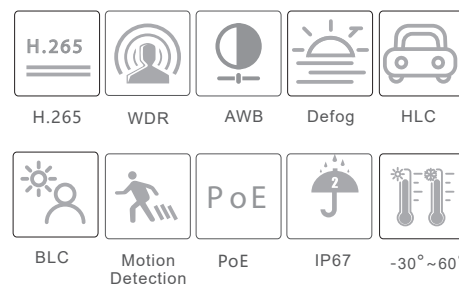

IP-5IRD5S34/28

5MP Network IR Water-proof
Dome Camera

- 5MP (2592 × 1944) H.265 coding
- Max.resolution: 2592 × 1944
- ICR auto switch, true day / night, ROI coding
- 3D DNR, digital WDR, HLC, BLC, defog
- 20~30m IR night view distance
- 1CH built-in MIC
- DC12V/PoE power supply
- IP 67 ingress protection
- Support three streams
- P2P function (optional)
- Support remote monitoring by smart phones & tablet PCs with iOS and Android OS
- Intelligent analytics (optional): object removal detection, abnormal video signal detection, line crossing detection and intrusion detection