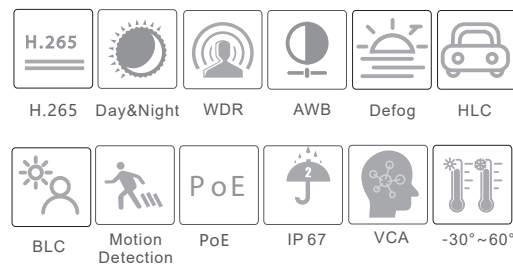

SPECIFICATIONS

Specifications	Model	IP-5IRD8534/G28
Camera		
Image Sensor	1 / 3 "CMOS	
Image Size	3840 × 2160	
Electronic Shutter	1 / 25 s ~ 1 / 100000 s	
Iris Type	Fixed Iris	
Min. Illumination	0.11 lux @F2.2, AGC ON; 0 lux with IR 0.032 lux @ F1.2, AGC ON; 0 lux with IR	
Lens	2.8 mm @F2.0, (fixed lens), horizontal field of view: 112° 3.6 mm @F2.2, (fixed lens), horizontal field of view: 89°	
Lens Mount	M12	
Wide Dynamic Range	Digital WDR	
BLC	Yes	
HLC	Yes	
Defog	Yes	
Digital NR	3D DNR	
Angle Adjustment	Pan: 0°~360°; Tilt:0°~75°; Rotation: 0°~360°	
Image		
Video Compression	H.265 / H.264	
H.264 Compression Standard	Baseline Profile/Main Profile/High Profile	
Resolution	8MP (3840 × 2160), 6MP (3072 × 2048), 5MP (2592 × 1944), 720P (1280 × 720), D1, CIF, 480 × 240	
Main Stream	8MP/ 6MP/ 5MP(1~20fps)	
Sub Stream	720P/D1/CIF (1~20fps)	
Third Stream	D1/CIF/480x240(1~20fps)	
Bit Rate	64 Kbps ~ 8 Mbps	
Bit Rate Type	VBR / CBR	
Audio Compression	G711A / U	
Image Settings	ROI, Saturation, Brightness, Chroma, Contrast, Wide Dynamic, Sharpen, NR, etc. adjustable through client software or web browser	
ROI	Each ROI to be configured separately	
Interfaces		
Network	RJ45	
Video Output	No	
Audio	1CH built-in MIC; 1CH audio input	
Storage	Built-in micro SD card slot; up to 128GB	
Hardware Reset	Yes	
Functions		
Remote Monitoring	Web browsing, CMS remote control	
Online Connection	Support simultaneous monitoring for up to 3 users; Support multi-stream real time transmission	
Network Protocol	UDP, IPv4, IPv6, DHCP, NTP, RTSP, PPPoE, DDNS, SMTP, FTP, 802.1x, UPnP, HTTP, HTTPS, QoS	
Interface Protocol	ONVIF	
Storage	Network remote storage; micro SD card storage	
Smart Alarm	Motion detection, SD card error, SD card full	
Intelligent Analytics	Region intrusion detection, scene change detection, object removal detection and line crossing detection	
General Function	Watermark, IP address filtering, video mask, heartbeat, illegal login lock	
PoE	Yes	
IR Distance	20 ~ 30 m	
Ingress Protection	IP 67	