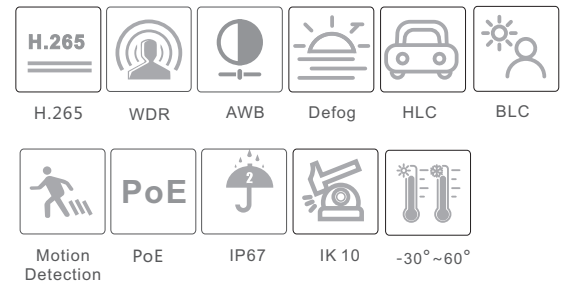

# IP5VP5S31/28

5MP Network IR Water-proof  
Dome Camera

- 5MP ( 2592 × 1944 ) H.265 coding
- Max.resolution: 2592 × 1944
- ICR auto switch, true day / night, ROI coding
- 3D DNR, digital WDR, HLC, BLC, defog
- 20~30m IR night view distance
- DC12V/PoE power supply
- IP 67 & IK10
- Support three streams
- P2P function (optional)
- Support remote monitoring by smart phones & tablet PCs with iOS and Android OS
- Intelligent analytics (optional): object removal detection, abnormal video signal detection, line crossing detection and intrusion detection