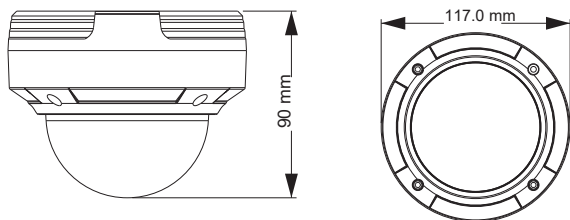

Dimensions

Specifications

Model	IP-5VP8030
Camera	
Image Sensor	1/2.5" CMOS
Image Size	3840 × 2160
Electronic Shutter	1 / 25 s ~ 1 / 100000 s
Iris Type	Fixed Iris
Min. Illumination	0.01 lux @F1.2, AGC ON; 0 lux with IR
Lens	3.6 mm @F1.6, horizontal field of view : 87.7°
Lens Mount	M12
Day & Night	ICR
Wide Dynamic Range	Digital WDR
BLC & HLC	Yes
Digital NR	2D / 3D DNR
Angle Adjustment	Pan: 0°~ 355°,Tilt: 0°~ 67°, Rotation: 0°~ 355°
Image	
Video Compression	H.265 MP; H.264 BP / MP / HP; MJPEG
Resolution	8MP (3840×2160), 2K(2560×1440), 3MP (2304×1296), 1080P (1920×1080), 720P (1280×720), D1, CIF, 480×240
Main Stream	60Hz : 8MP(1 ~ 30fps) / 2K(1~30fps) / 3MP(1~30fps) / 1080P(1 ~ 30fps) / 720P(1 ~ 30fps) 50Hz : 8MP(1 ~ 25fps) / 2K(1~25fps) / 3MP(1~25fps) / 1080P(1 ~ 25fps) / 720P(1 ~ 25fps)
Bit Rate	128 Kbps ~ 16 Mbps
Bit Rate Type	VBR / CBR
Quality	Five levels under VBR; Freely adjustable under CBR
Image Settings	ROI, Saturation, Brightness, Chroma, Contrast, Wide Dynamic, Sharpen, NR, etc. adjustable through client software or web browser
Audio Compression	G711A / U
ROI	Each ROI to be configured separately
Interfaces	
Network	RJ45 × 1, 10M / 100M self-adaption
Audio	MIC IN × 1
Video Output	CVBS video output (BNC × 1)
Functions	
Remote Monitoring	IE browsing, CMS remote control
Online Connection	Support simultaneous monitoring for up to 10 users; Support multi-stream real time transmission
Network Protocol	TCP / IP, UDP, DHCP, NTP, RTSP, PPPoE, DDNS, SMTP, FTP
Interface Protocol	ONVIF, GB-T/28181-2011
Storage	Network remote storage
Smart Alarm	Motion alarm
Smart Analysis	Object removal detection, line crossing detection and intrusion detection, etc.
PoE	Yes
IR Distance	33 ~ 66ft (10 ~ 20 m)
Ingress Protection	IP66, IK10
Others	
Power Supply	DC12V / PoE
Power Consumption	< 6W
Operating Environment	-20 °C ~ 50 °C, 10% ~ 90% relative humidity
Dimensions	4.6" x 3.5" (Φ117 × 90mm)
Weight (net)	1.33Lbs (602g)