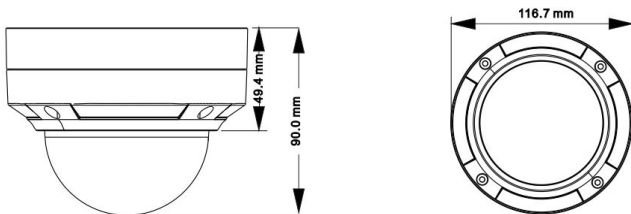

Physical Interfaces:

Specification:

MODEL	IP-5VP8S30
Camera	
Image Sensor	1 / 2.5" CMOS
Image Size	3840 × 2160
Electronic Shutter	1 / 25 s ~ 1 / 100000 s
Iris Type	Fixed Iris
Min. Illumination	0.01 lux @F1.2, AGC ON; 0 lux with IR
Lens	3.6 mm @F1.6, horizontal field of view : 87.7°
Lens Mount	M12
Day & Night	ICR
Wide Dynamic Range	Digital WDR
BLC	Yes
HLC	Yes
Digital NR	2D / 3D DNR
Angle Adjustment	Pan: 0°~355°, Tilt: 0°~67°, Rotation: 0°~355°
Image	
Video Compression	H.265 MP; H.264 BP / MP / HP; MJPEG
Resolution	8MP (3840×2160), 2K (2560×1440), 3MP (2304×1296), 1080P (1920×1080), 720P (1280×720), D1, CIF, 480×240
Main Stream	60Hz : 8MP (1 ~ 15fps) / 2K (1 ~ 30fps) / 3MP (1 ~ 30fps) / 1080P (1 ~ 30fps) / 720P (1 ~ 30fps) 50Hz : 8MP (1 ~ 15fps) / 2K (1 ~ 25fps) / 3MP (1 ~ 25fps) / 1080P (1 ~ 25fps) / 720P (1 ~ 25fps)
Bit Rate	128 Kbps ~ 16 Mbps
Bit Rate Type	VBR / CBR
Quality	Five levels under VBR; Freely adjustable under CBR
Image Settings	ROI, Saturation, Brightness, Chroma, Contrast, Wide Dynamic, Sharpen, NR, etc. adjustable through client software or web browser
Audio Compression	G711A / U
ROI	Each ROI to be configured separately
Interfaces	
Network	RJ45 × 1, 10M / 100M self-adaption
Functions	
Remote Monitoring	IE browsing, CMS remote control
Online Connection	Support simultaneous monitoring for up to 10 users; Support multi-stream real time transmission
Network Protocol	TCP / IP, UDP, DHCP, NTP, RTSP, PPPoE, DDNS, SMTP, FTP
Interface Protocol	ONVIF, GB-T/28181-2011
Storage	Network remote storage
Smart Alarm	Motion alarm
Smart Analysis	Object removal detection, line crossing detection and intrusion detection, etc.
PoE	Yes
IR Distance	10 ~ 20 m
Ingress Protection	IP66, IK10
Others	
Power Supply	DC12V / PoE
Power Consumption	< 6W
Operating Environment	- 20 °C ~ 50 °C, 10 % ~ 90 % relative humidity
Dimensions (mm)	117 × 90
Weight (net)	593g