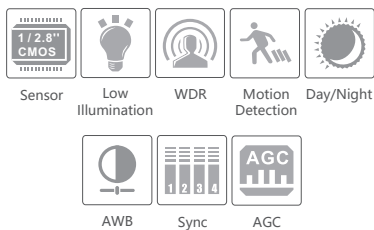

## Features

- H.264 Main Profile Video Compression
- Sony Starivs sensor, true color, low illumination
- 1080P ( 1920 × 1080 ) real-time coding , max resolution 1920
- × 1080 ICR IR-CUT auto switch , true day/night
- 3D DNR, digital WDR
- ROI Coding
- Support smart phone, iPad, remote monitorin
- Support P2P
- Support three streams

## Specification

Model/Specs	IP-HI2M00A-3.7
<b>Camera</b>	
Image Sesnor	1 / 2.8 "CMOS
Image Size	1920 × 1080
Electronic Shutter	1 / 25 s~ 1 / 100000 s
Iris Type	Auto Iris; DC Drive
Digital NR	3D DNR
<b>Image</b>	
Video Compression	H.264 /MJPEG
Resolution	1080P ( 1920 × 1080 ), 720P ( 1280 × 720 ), D1, CIF, 480 × 240
Main Stream	60Hz : 1080P ( 1 ~ 30fps ) / 720P ( 1 ~ 30fps ) 50Hz : 1080P ( 1 ~ 25fps ) / 720P ( 1 ~ 25fps )
Bit Rate	128 Kbps ~ 6 Mbps
Bit Rate Type	VBR / CBR
Quality	Five Levels under VBR , Freely adjustable under CBR
Image Settings	ROI, Saturation, Brightness, Chroma, Contrast, Wide Dynamic, Sharpen, NR, etc. adjustable through client software or web browser
<b>Interfaces</b>	
Network	RJ45x1 10/100M Self Adaptive
Image	PV Resistor Interface, IR-CUT Driver Interface, supporting PV Resistor reacts in chain with IR CUT infrared light
<b>Function</b>	
Remote Monitoring	IE Browsing, CMS Remote Control
Online Connection	Supports simultaneous monitoring for multiply users, multi stream real time transmission
Internet Protocol	TCP/IP, UDP, DHCP, NTP, RTSP, PPPoE, DDNS, SMTP, FTP
Interface Protocol	ONVIF, GB-T/28181-2011
Storage	Network Remote Storage
Smart Alarm	Motion Alarm
Day/Night mode	ICR IR-CUT
<b>Others</b>	
Power Supply	DC 12V
Operating Environment	- 25 °C ~ 55 °C , 10 % ~ 90 % ( Relative humidity)
Dimension ( mm )	38 × 38