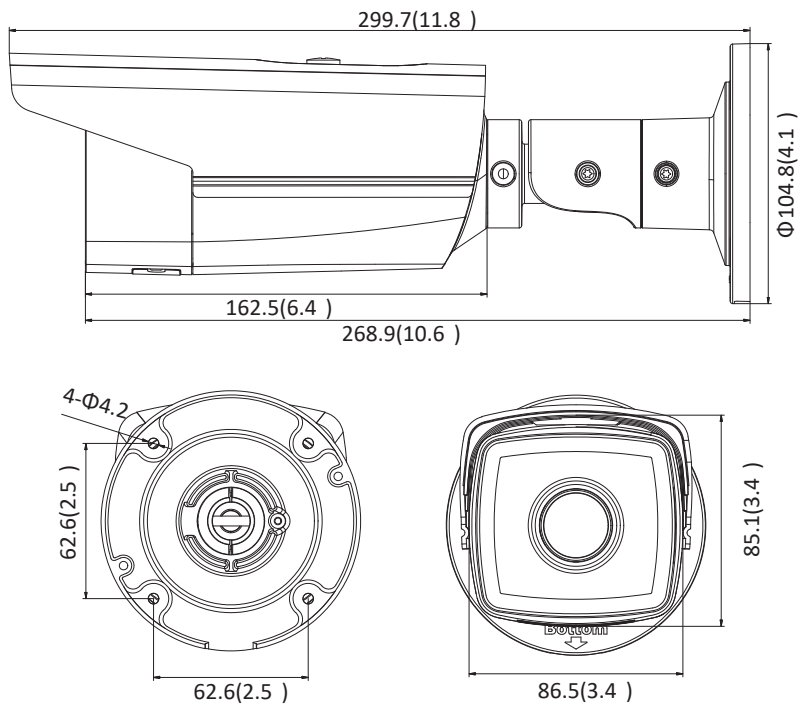

SIP48B5/28-H

8 MP IR Fixed Bullet Network Camera

Key Features

- 1/2.5" Progressive Scan CMOS
- 3840 × 2160 @15 fps
- 2.8/4/6/8 mm fixed lens
- Color: 0.01 lux @(F1.2, AGC ON), 0.028 lux @(F2.0, AGC ON), 0 lux with IR
- H.265+, H.265, H.264+, H.264
- 2 Behavior analyses
- 120dB WDR
- BLC/3D DNR/ROI/HLC
- IP67
- Built-in micro SD/SDHC/SDXC card slot, up to 128 GB

Dimension

Unit: mm