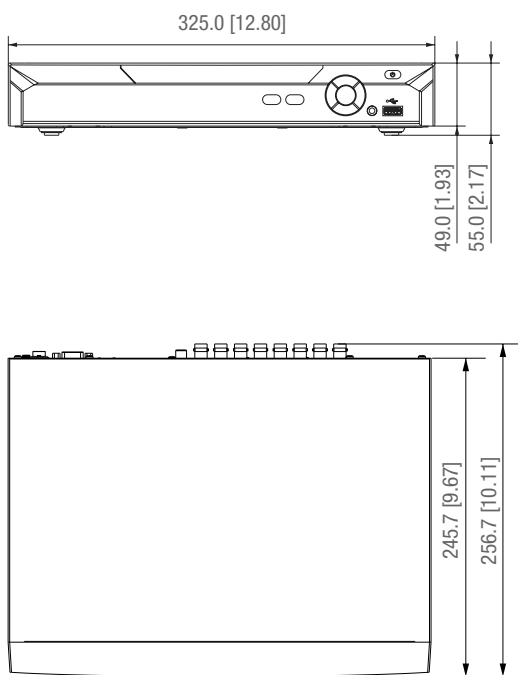

General	
Power Supply	12 V DC / 3 A
Power Consumption, NVR	< 15 W, without HDD
Operating Conditions	-10°C ~ 55°C (14°F ~ 131°F) / Less than 90% RH
Storage Conditions	-20°C ~ 70°C (-4°F ~ 158°F) / Less than 90% RH
Dimensions	Mini 1U, 325.0 mm × 257.0 mm × 55.0 mm (12.80" × 10.11" × 2.17")
Net Weight	1200 g (2.7 lb), without HDD
Gross Weight	1900 g (4.2 lb)
Installation	Desktop installation

Product Dimensions (mm [inch])

Rear Panel

1	Video in	6	Network interface
2	Audio in, RCA connector	7	RS485 interface
3	Audio out, RCA connector	8	DC 12 V power input
4	HDMI interface	9	VGA interface
5	USB interface	10	Power switch