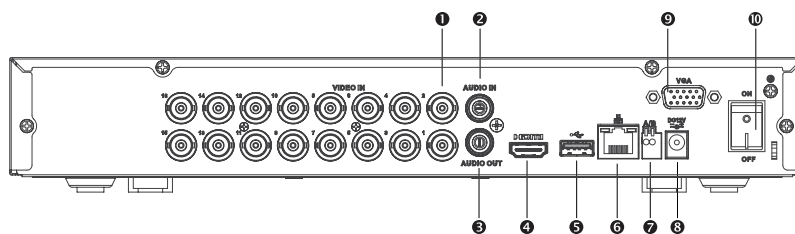

General	
Power Supply	12 V DC / 3 A
Power Consumption, NVR	< 15 W, without HDD
Operating Conditions	-10°C ~ 55°C (14°F ~ 131°F) / Less than 90% RH
Storage Conditions	-20°C ~ 70°C (-4°F ~ 158°F) / Less than 90% RH
Dimensions	Mini 1U, 325.0 mm × 257.0 mm × 55.0 mm (12.80" × 10.11" × 2.17")
Net Weight	1200 g (2.7 lb), without HDD
Gross Weight	1900 g (4.2 lb)
Installation	Desktop installation

Product Dimensions (mm [inch])

Rear Panel

1	Video in	6	Network interface
2	Audio in, RCA connector	7	RS485 interface
3	Audio out, RCA connector	8	DC 12 V power input
4	HDMI interface	9	VGA interface
5	USB interface	10	Power switch