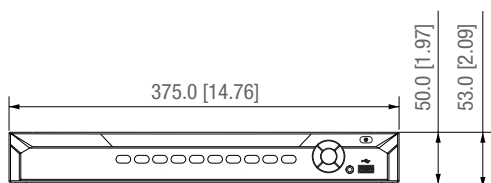

Playback Function	Play, Pause, Stop, Rewind, Fast play, Slow Play, Next File, Previous File, Next Camera, Previous Camera, Full Screen, Repeat, Shuffle, Backup Selection, Digital Zoom
Backup Mode	USB device / Network

General	
Power Supply	12 V DC / 5 A
Power Consumption, NVR	< 15 W, without HDD
Operating Conditions	-10°C ~ 55°C (14°F ~ 131°F) / Less than 90% RH
Storage Conditions	-20°C ~ 70°C (-4°F ~ 158°F) / Less than 90% RH
Dimensions	Mini 1U, 325.0 mm × 257.0 mm × 55.0 mm (12.80" × 10.11" × 2.17")
Net Weight	1200 g (2.7 lb), without HDD
Gross Weight	1900 g (4.2 lb)
Installation	Desktop installation

General	
Thrid-Party Support	Arecont Vision, AXIS, Canon, Dynacolor, Panasonic, Pelco, Samsung, Sanyo, Sony, plus more

Certifications	
Certifications	FCC: Part 15 Subpart B
	CE: CE-LVD: EN 60950-1/IEC 60950-1 CE-EMC: EN 61000-3-2, EN 61000-3-3, EN 55032, EN 50130, EN 55024

Product Dimensions (mm [inch])