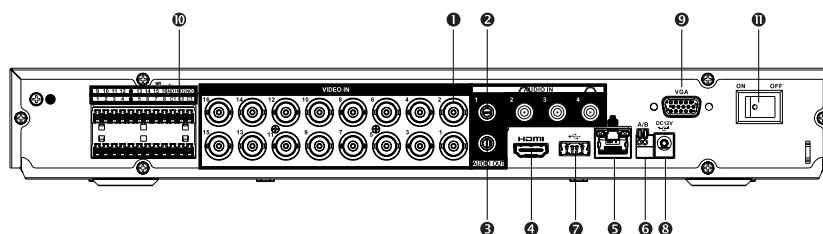

General	
Power Supply	12 V DC / 5 A
Power Consumption, NVR	< 15 W, without HDD
Operating Conditions	-10°C ~ 55°C (14°F ~ 131°F) / Less than 90% RH
Storage Conditions	-20°C ~ 70°C (-4°F ~ 158°F) / Less than 90% RH
Dimensions	Mini 1U, 325.0 mm × 257.0 mm × 55.0 mm (12.80" × 10.11" × 2.17")
Net Weight	1200 g (2.7 lb), without HDD
Gross Weight	1900 g (4.2 lb)
Installation	Desktop installation

**Product Dimensions ( mm [inch] )**

**Rear Panel**

1	Video in	7	USB interface
2	Audio in, RCA connector	8	DC 12 V power input
3	Audio out, RCA connector	9	VGA interface
4	HDMI interface	10	Alarm in/out
5	Network interface	11	Power switch
6	RS485 port		