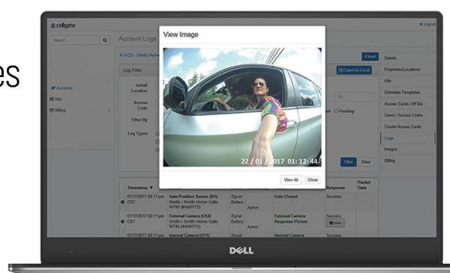

CellGate Cloud Benefits

- Web-Based Access
- Event Logs & Records with Pictures
- Create and Store Time/Date Restricted Access Codes
- Manage Notifications
- Custom Administrative Privileges
- Events Stored for 6 Months