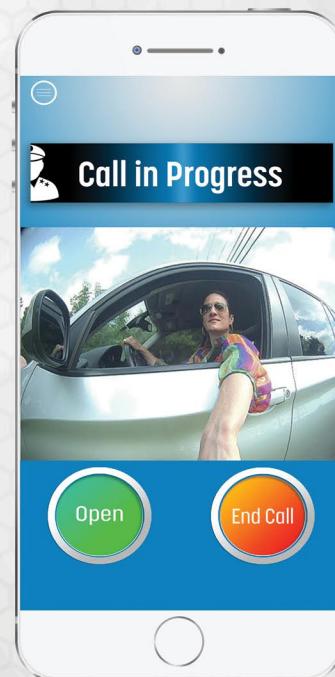

TELEPHONE ENTRY SYSTEM with LIVE STREAMING VIDEO

CELLGATE EXCLUSIVES

***Optional External Camera**

- Pixel Activated Video
- All Video Stored on Camera
- Cloud-Stored Still Photos

NEW!

- Streaming Video Telephone Entry
- Verizon or AT&T Cellular Options
- **Plug-and-Play Internet Option**
- Optional External Camera*
- Microsoft Azure Hosted CellGate Cloud
- Additional Wiegand/Camera Expansion Capability

EVO FEATURES

- Up to 1,000 Directory Codes
- NEW!** • Calls Up to **9 Contacts** per Directory Code
- NEW!** • Includes Up to **3 Voice Numbers**
- Wiegand Functionality for Access Code Management
- NEW!** • Manage Up to **2 Gates or Doors**
- Maintains a Full-Time IP Cellular Connection
- NEW!** • Brilliant **7" Color Touchscreen**