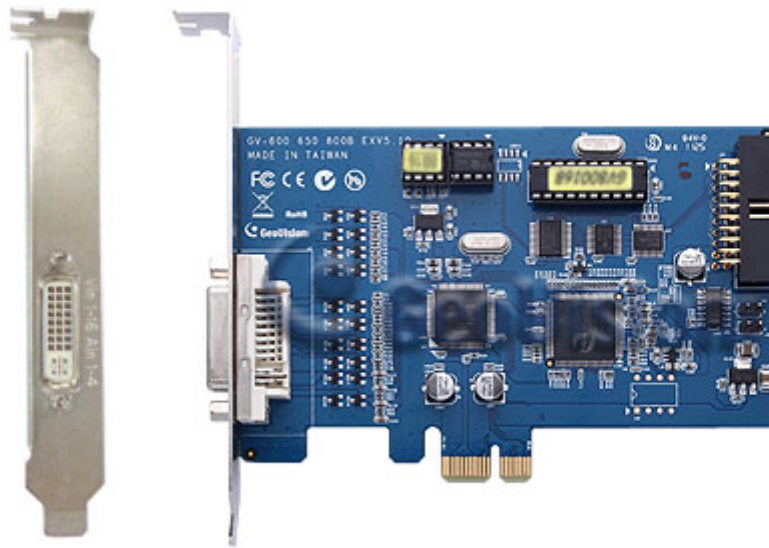

## GV-800B Video Capture Card

GV-800B Card provides up to 16 video channels and 4 audio channels, recording up to 120 / 100 fps (NTSC / PAL) in total with H.264 software compression.

### Specifications

		GV-800B	GV-800B X 2
Interface		PCI-E (x1)	PCI-E (x1) x 2
Input Type		DVI	
Video Input		4, 8, 16 Cams	8, 12, 16, 20, 24, 32 Cams
Audio Input		4 Channels	8 Channels
Recording Rate	CIF	NTSC	4+4 port: 240 fps 16+16 port: 240 fps
		PAL	4+4 port: 200 fps 16+16 port: 200 fps
	D1	NTSC	4+4 port: 240 fps 16+16 port: 120 fps
		PAL	4+4 port: 200 fps 16+16 port: 100 fps
Display Rate	CIF	NTSC	4+4 port: 240 fps 16+16 port: 240 fps
		PAL	4+4 port: 200 fps 16+16 port: 200 fps
	D1	NTSC	4+4 port: 240 fps 16+16 port: 120 fps
		PAL	4+4 port: 200 fps 16+16 port: 100 fps
Video Resolution	NTSC	704x480, 704x480 De-interlace, 640x480, 640x480 De-interlace, 352x240, 320x240	
	PAL	704x576, 704x576 De-interlace, 640x480, 640x480 De-interlace, 352x288, 320x240	
Video Compression Format		Geo MPEG4, Geo H264	
Audio Compression Format		AAC (16 kHz / 16 bit, 32 kHz / 16 bit)	
GV-NET/IO Card Support		Yes	
Dimensions (W x H)	PCI-E	120 x 82 mm / 4.7 x 3.2 in	
Installation Guide		<a href="#">GV-800B</a>	

#### Note:

1. GV-800B is currently not compatible with VIA series and ATI series chipset motherboards.
2. 8-port has the same recording rate and display rate as 16-port.
3. Specifications are subject to change without notice.