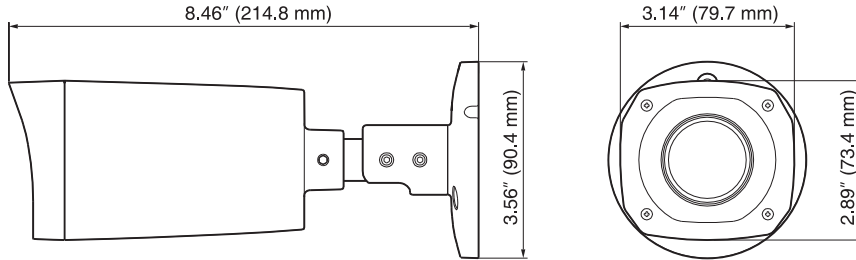

Network WDR 4 MP IR Bullet Camera

RECOMMENDED ACCESSORIES

SYSTEM COMPATIBILITY		MOUNTS AND ACCESSORIES	
HEN*4	8/16/32/64-channel Performance Series 4K NVRs (H.264 and H.265)	HQA-PM2**	Pole Mount Bracket
HEN*2	4/8/16-channel Performance Series NVRs (H.264)	HB34S2-CM**	Corner Mount Bracket
		HBS2-BB	Junction Box

** The HBS2-BB junction box must be used when installing the camera to HQA-PM2 or HB34S2-CM.

ORDERING

HBW4PER2	Network WDR 4 MP IR Bullet Camera, 1/3" CMOS, 2.7-13.5 mm MFZ, 4 IR LEDs, PoE, IP66, H.265/H.264/Smart Codec

DIMENSIONS

Find out more

www.security.honeywell.com/

Honeywell Commercial Security

715 Peachtree St. NE
Atlanta, GA 30308
1.800.323.4576
www.honeywell.com

ONVIF and the ONVIF logo are trademarks of ONVIF Inc. Honeywell reserves the right, without notification, to make changes in product design or specifications.

L/HBW4PER2D/D | 04/19
© 2019 Honeywell International Inc.

Honeywell