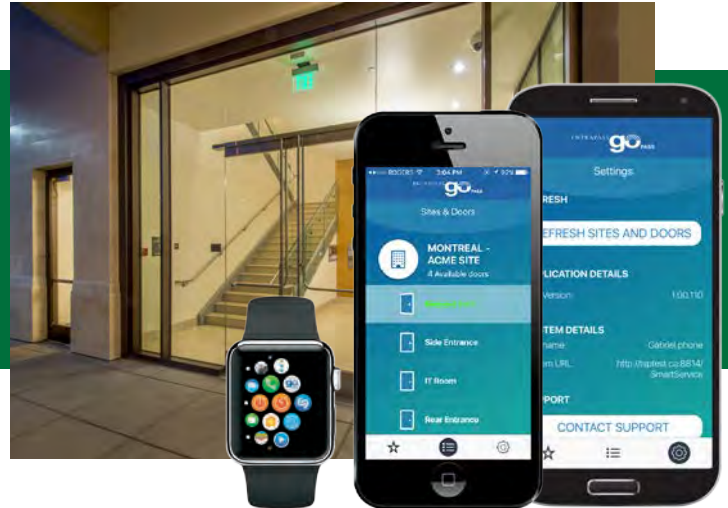

EntraPass Go Pass Easy Access Using Your Mobile Device

Features That Make a Difference:

- Use your mobile device to access secured areas
- Works with any Kantech reader
- Solves problems of lost cards
- Great for visitors, temporary workers or high turnover personnel populations
- Fast, easy authorization process
- Access defined by privileges in EntraPass
- Use with traditional EntraPass Corporate or Global Editions, or as part of your hatrrix hosted/managed security subscription
- Support for iOS mobile, including Apple Watch, and Android devices
- Mobile widget support for use without unlocking the mobile device or opening the app

Mobile Credentials for Access Control

Pay for coffee with your phone, board an airplane with your phone...and now access secured areas with your phone and other mobile devices. EntraPass Go Pass provides access control that allows you to enter secured areas using iOS mobile, including Apple Watch, and Android devices.

EntraPass Go Pass support for Apple Watch makes credential use as simple as possible and extremely fast. Instead of searching through a bag or pocket for a smart phone, you can push a button on your watch when you enter or exit a restricted area, which only takes a few seconds.

A leap forward in convenience, EntraPass Go Pass turns your iOS or Android mobile device into an access control credential, greatly reducing the cost of access cards and providing an ideal solution for applications with high turnover.