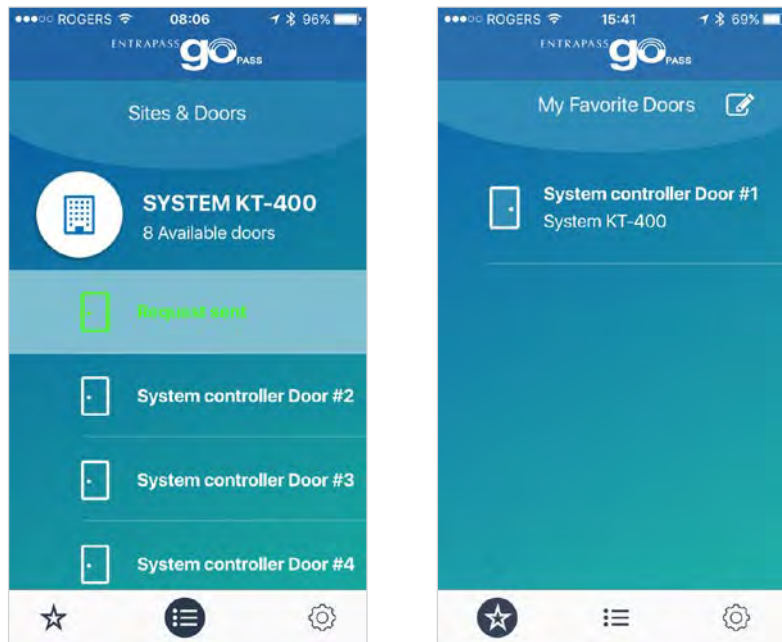

The Convenience of Mobile Devices, Now Available for Access Control.

EntraPass Go Pass makes it so easy to send access requests and add Favorite Doors for quick access.

Ordering Information

EntraPass Version	Part Number	Description
Corporate Edition (CE)	E-COR-PASS-50	Pack of 50 EP Go Pass credentials for EP CE
	E-COR-PASS-100	Pack of 100 EP Go Pass credentials for EP CE
	E-COR-PASS-500	Pack of 500 EP Go Pass credentials for EP CE
Global Edition (GE)	E-GLO-PASS-50	Pack of 50 EP Go Pass credentials for EP GE
	E-GLO-PASS-100	Pack of 100 EP Go Pass credentials for EP GE
	E-GLO-PASS-500	Pack of 500 EP Go Pass credentials for EP GE

Related Products

hatrix

EntraPass CE, GE

hatrix

www.kantech.com