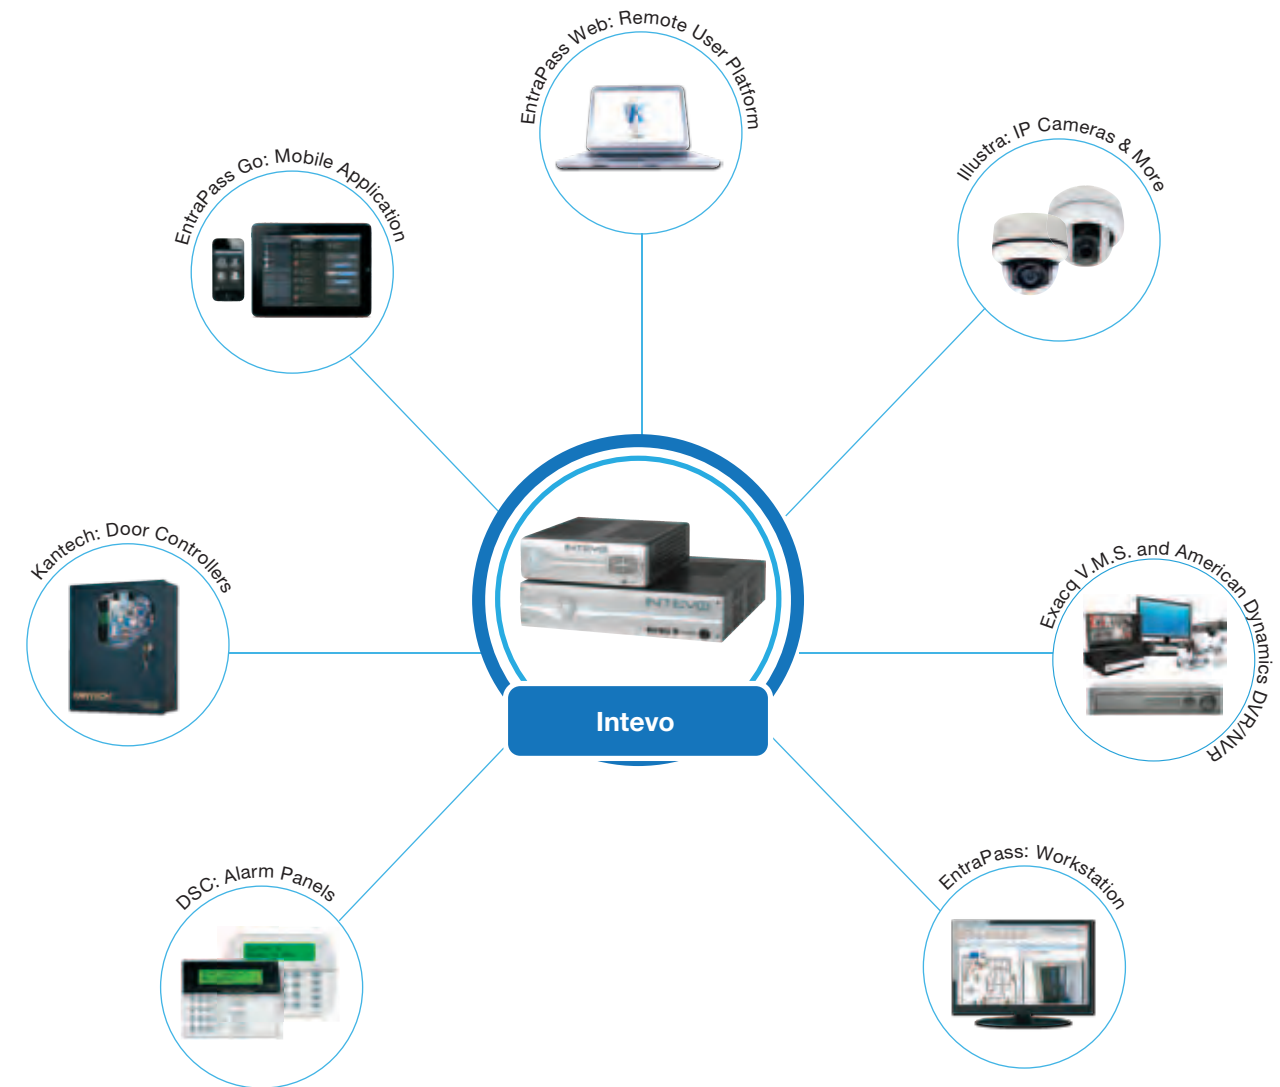

Intevo

Intuitive All-In-One Security Platform