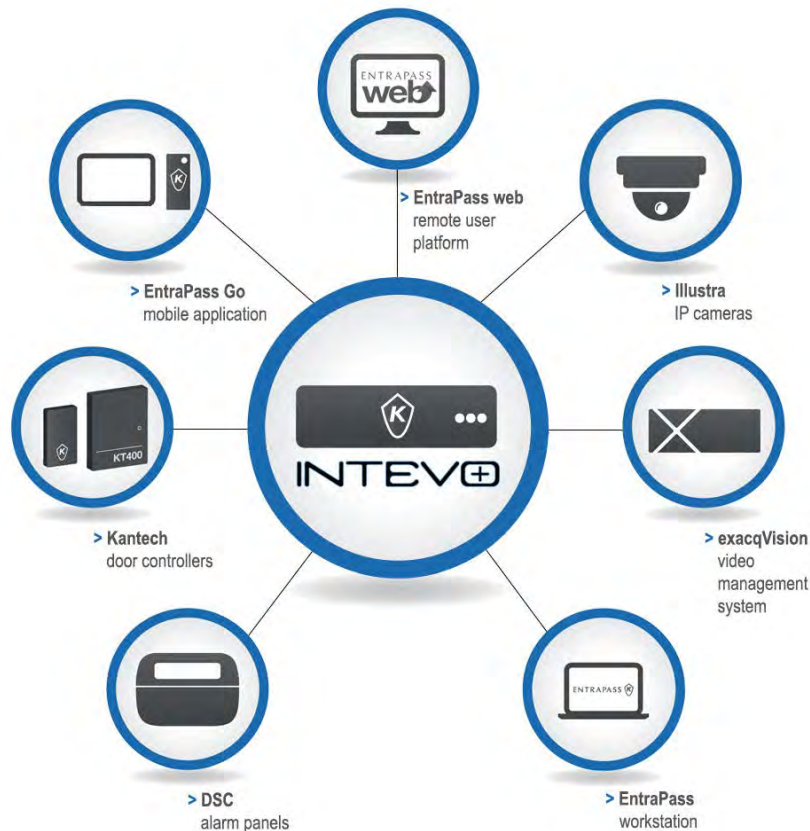

Recommended System Capacities

Recommended maximum capacities for the INTEVO server	
Card Readers	256
Card Users	10,000
Card User Access Levels	250 (per site)
Access Level Combinations	Unlimited
Schedules	100 (per site)
Holidays	366
System Operator Passwords	Unlimited
Operator Security Levels	Unlimited (pre-defined) Concurrent System
Languages	2
Multi-Site Gateways	1
Serial /USB Sites	32
Remote IP Sites	64
Concurrent EntraPass Web and/or go Login	50 (1 included with INTEVO)
Operator Workstations	20 (1 on server & 2 additional (with live video capability) licenses included with INTEVO)
IP Cameras	32

For more information on supported IP video devices, visit: <https://exacq.com/integration/ipcams/>

Integration Capabilities	
Intrusion	DSC Intrusion Panels (HS2016, HS2032, HS2064, HS2128, PC1616, PC1832, PC1864, PC4020)
Video	exacq video management systems, American Dynamics VideoEdge NVR and Intellex