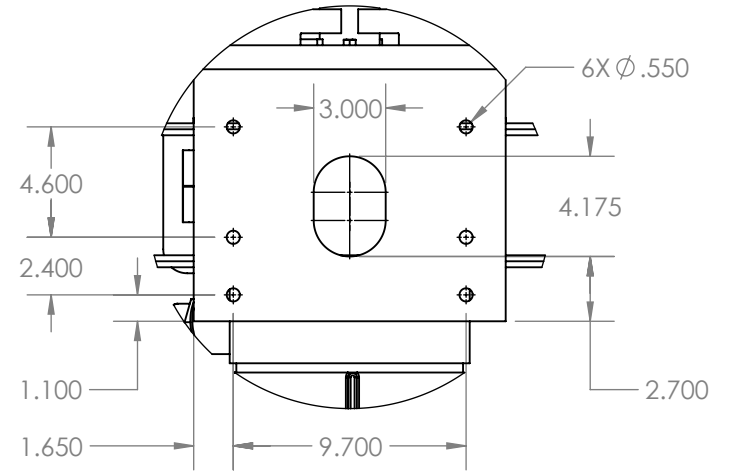

DETAIL A
SCALE 1 : 8

TITLE:			
EPLRT-50-12.3-HR			
NAME	SIZE	DWG. NO.	REV
CHRIS THAUER	A		
MATERIAL	CHECKED	JEREMY BLANKENSHIP	
DO NOT SCALE DRAWING		SCALE: 1:20	SHEET 1 OF 1

PROPRIETARY AND CONFIDENTIAL
 THE INFORMATION CONTAINED IN THIS DRAWING IS THE SOLE PROPERTY OF LARSON ELECTRONICS LLC. ANY REPRODUCTION IN PART OR AS A WHOLE WITHOUT THE WRITTEN PERMISSION OF LARSON ELECTRONICS LLC IS PROHIBITED.