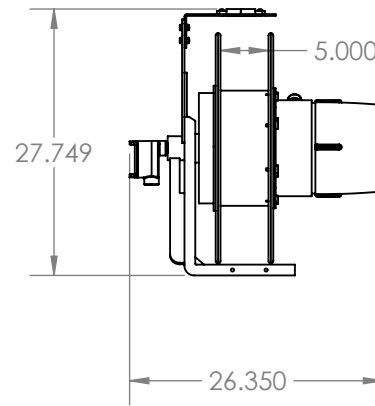

DETAIL A
SCALE 1 : 8

TITLE:			
EPLRT-50-12.3-HR			
NAME	SIZE	DWG. NO.	REV
CHRIS THAUER	A		
MATERIAL	CHECKED	JEREMY BLANKENSHIP	
DO NOT SCALE DRAWING		SCALE: 1:20	SHEET 1 OF 1

PROPRIETARY AND CONFIDENTIAL
 THE INFORMATION CONTAINED IN THIS DRAWING IS THE SOLE PROPERTY OF LARSON ELECTRONICS LLC. ANY REPRODUCTION IN PART OR AS A WHOLE WITHOUT THE WRITTEN PERMISSION OF LARSON ELECTRONICS LLC IS PROHIBITED.