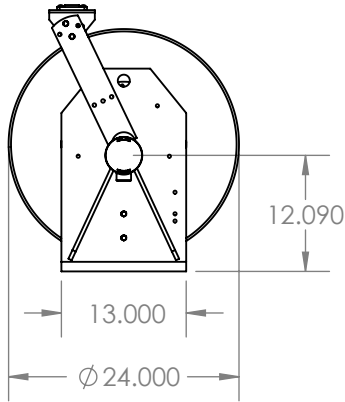

DETAIL A
SCALE 1 : 8

TITLE:			
EPLRT-50-12.3-HR			
NAME	SIZE	DWG. NO.	REV
CHRIS THAUER	A		
MATERIAL	CHECKED	JEREMY BLANKENSHIP	
DO NOT SCALE DRAWING		SCALE: 1:20	SHEET 1 OF 1

PROPRIETARY AND CONFIDENTIAL
 THE INFORMATION CONTAINED IN THIS DRAWING IS THE SOLE PROPERTY OF LARSON ELECTRONICS LLC. ANY REPRODUCTION IN PART OR AS A WHOLE WITHOUT THE WRITTEN PERMISSION OF LARSON ELECTRONICS LLC IS PROHIBITED.