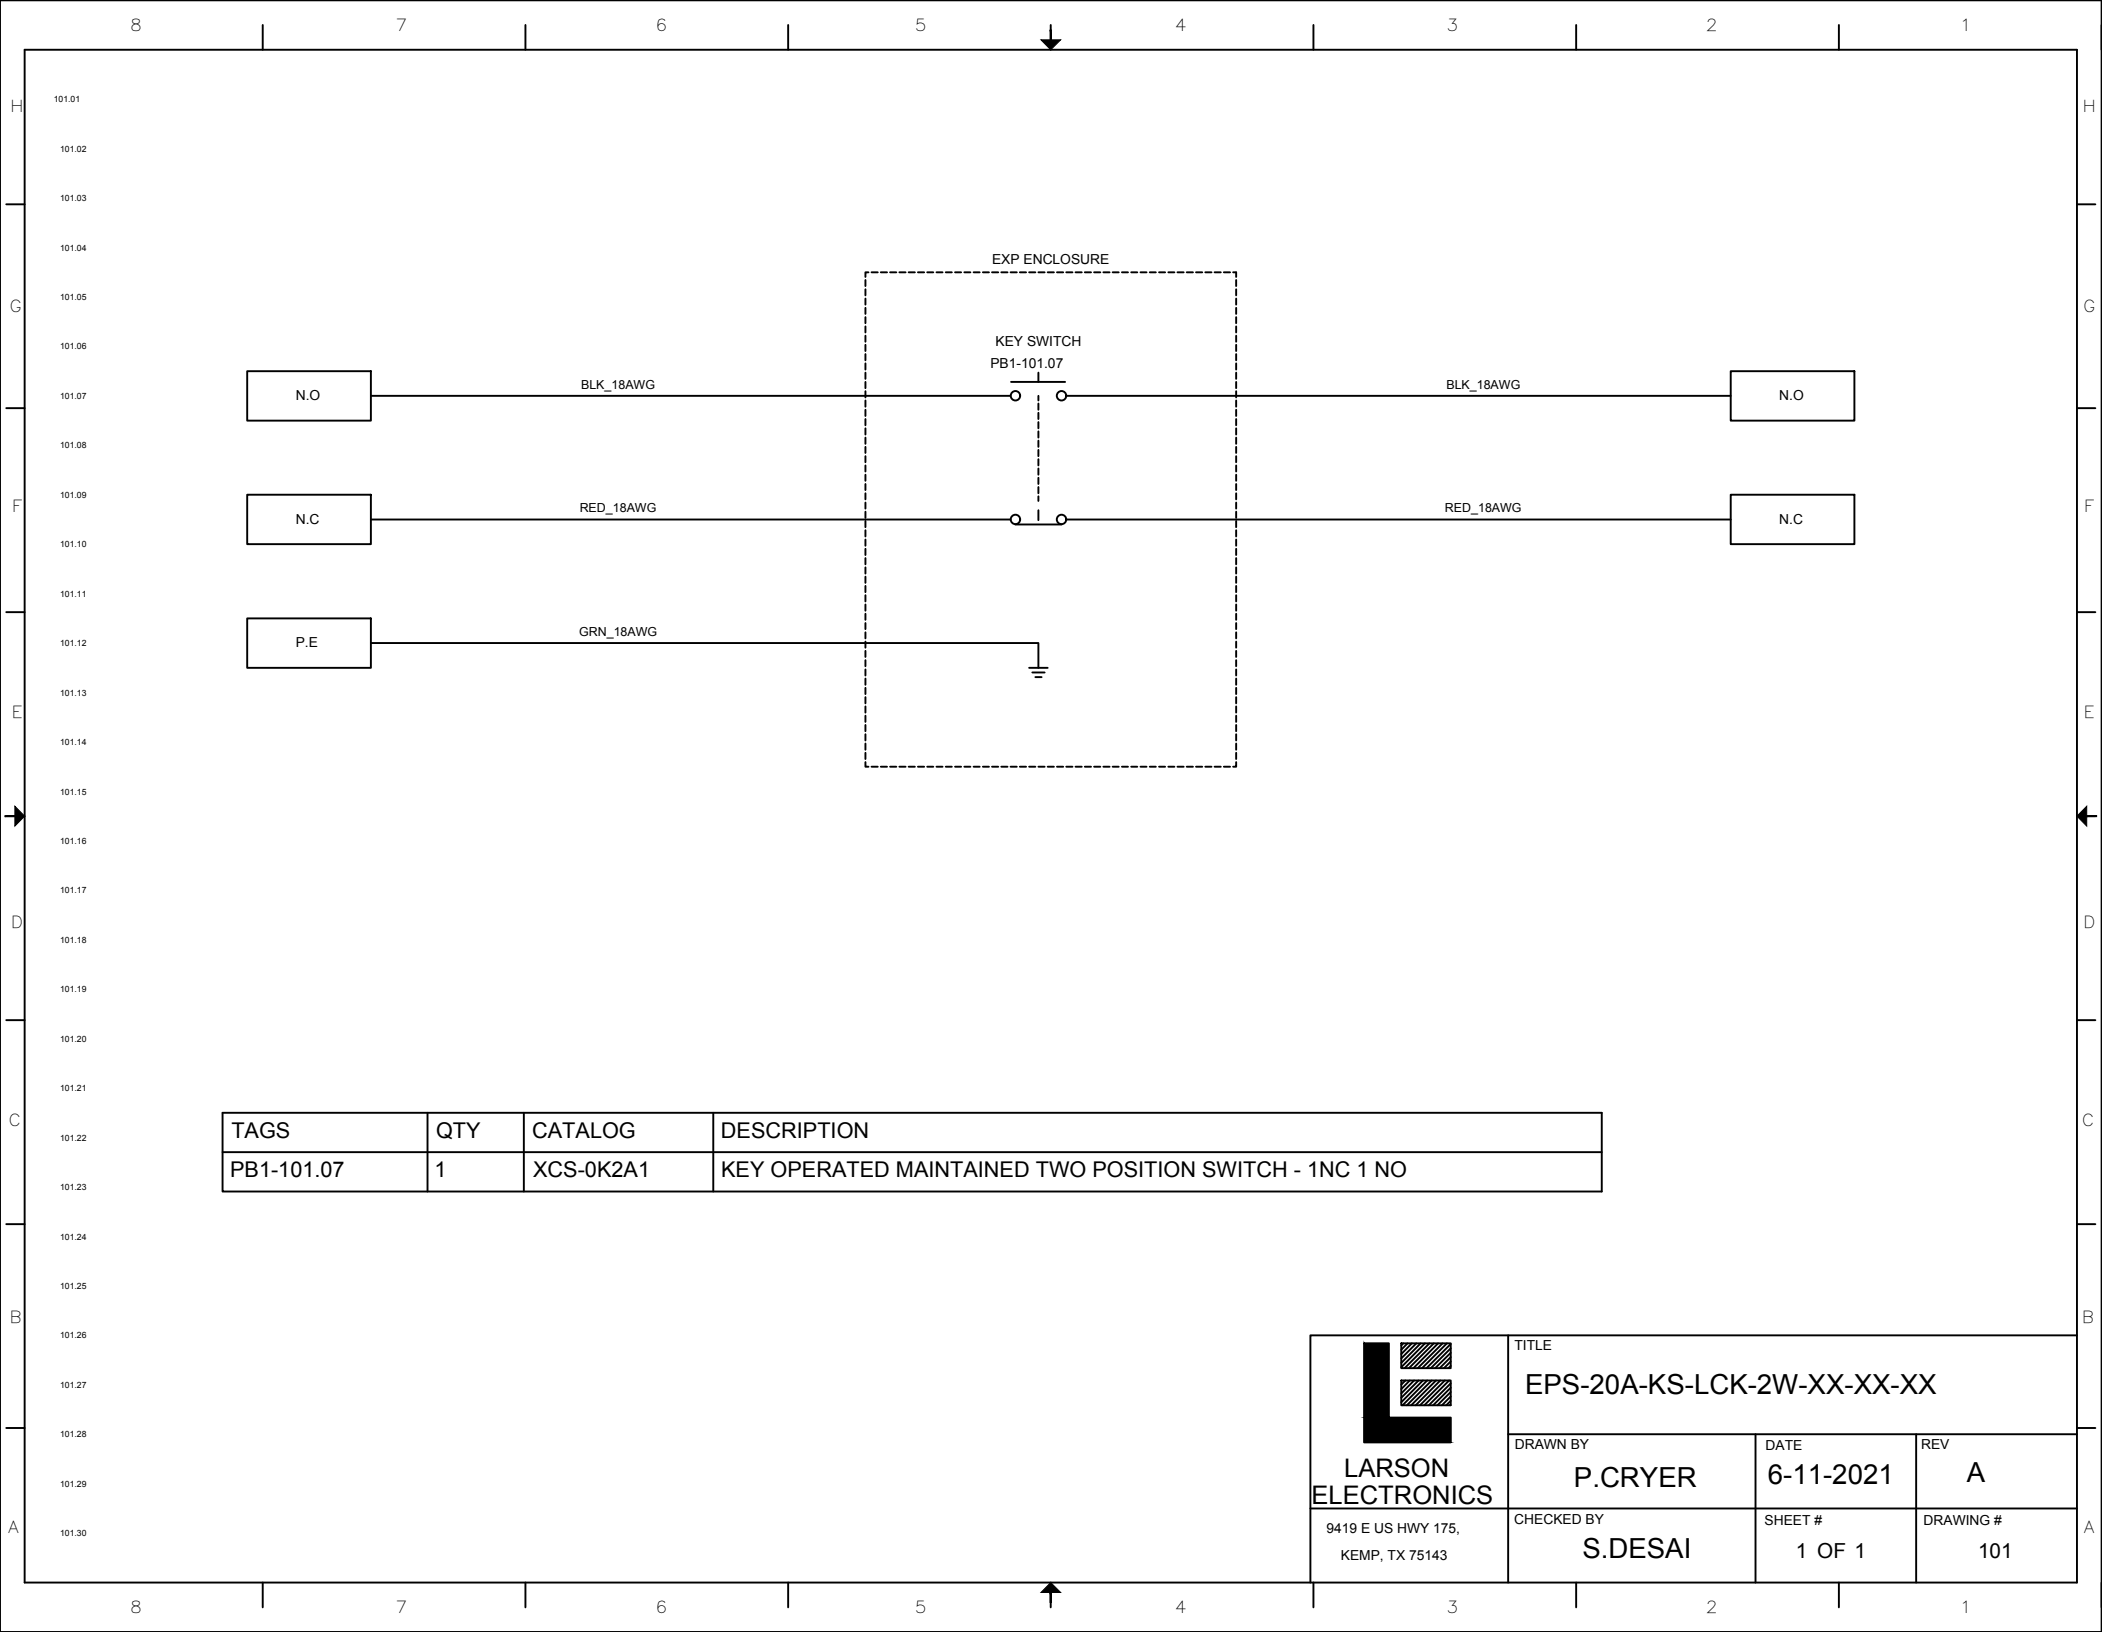

REV	DESCRIPTION	DATE
A	PRODUCTION RELEASE	6-11-2021

EPS-20A-KS-LCK-2W-XX-XX-XX

TAGS	QTY	CATALOG	DESCRIPTION
PB1-101.07	1	XCS-0K2A1	KEY OPERATED MAINTAINED TWO POSITION SWITCH - 1NC 1 NO

 <b>LARSON ELECTRONICS</b> 9419 E US HWY 175, KEMP, TX 75143	TITLE <b>EPS-20A-KS-LCK-2W-XX-XX-XX</b>		
	DRAWN BY <b>P.CRYER</b>	DATE <b>6-11-2021</b>	REV <b>A</b>
	CHECKED BY <b>S.DESAI</b>	SHEET # <b>1 OF 1</b>	DRAWING # <b>101</b>