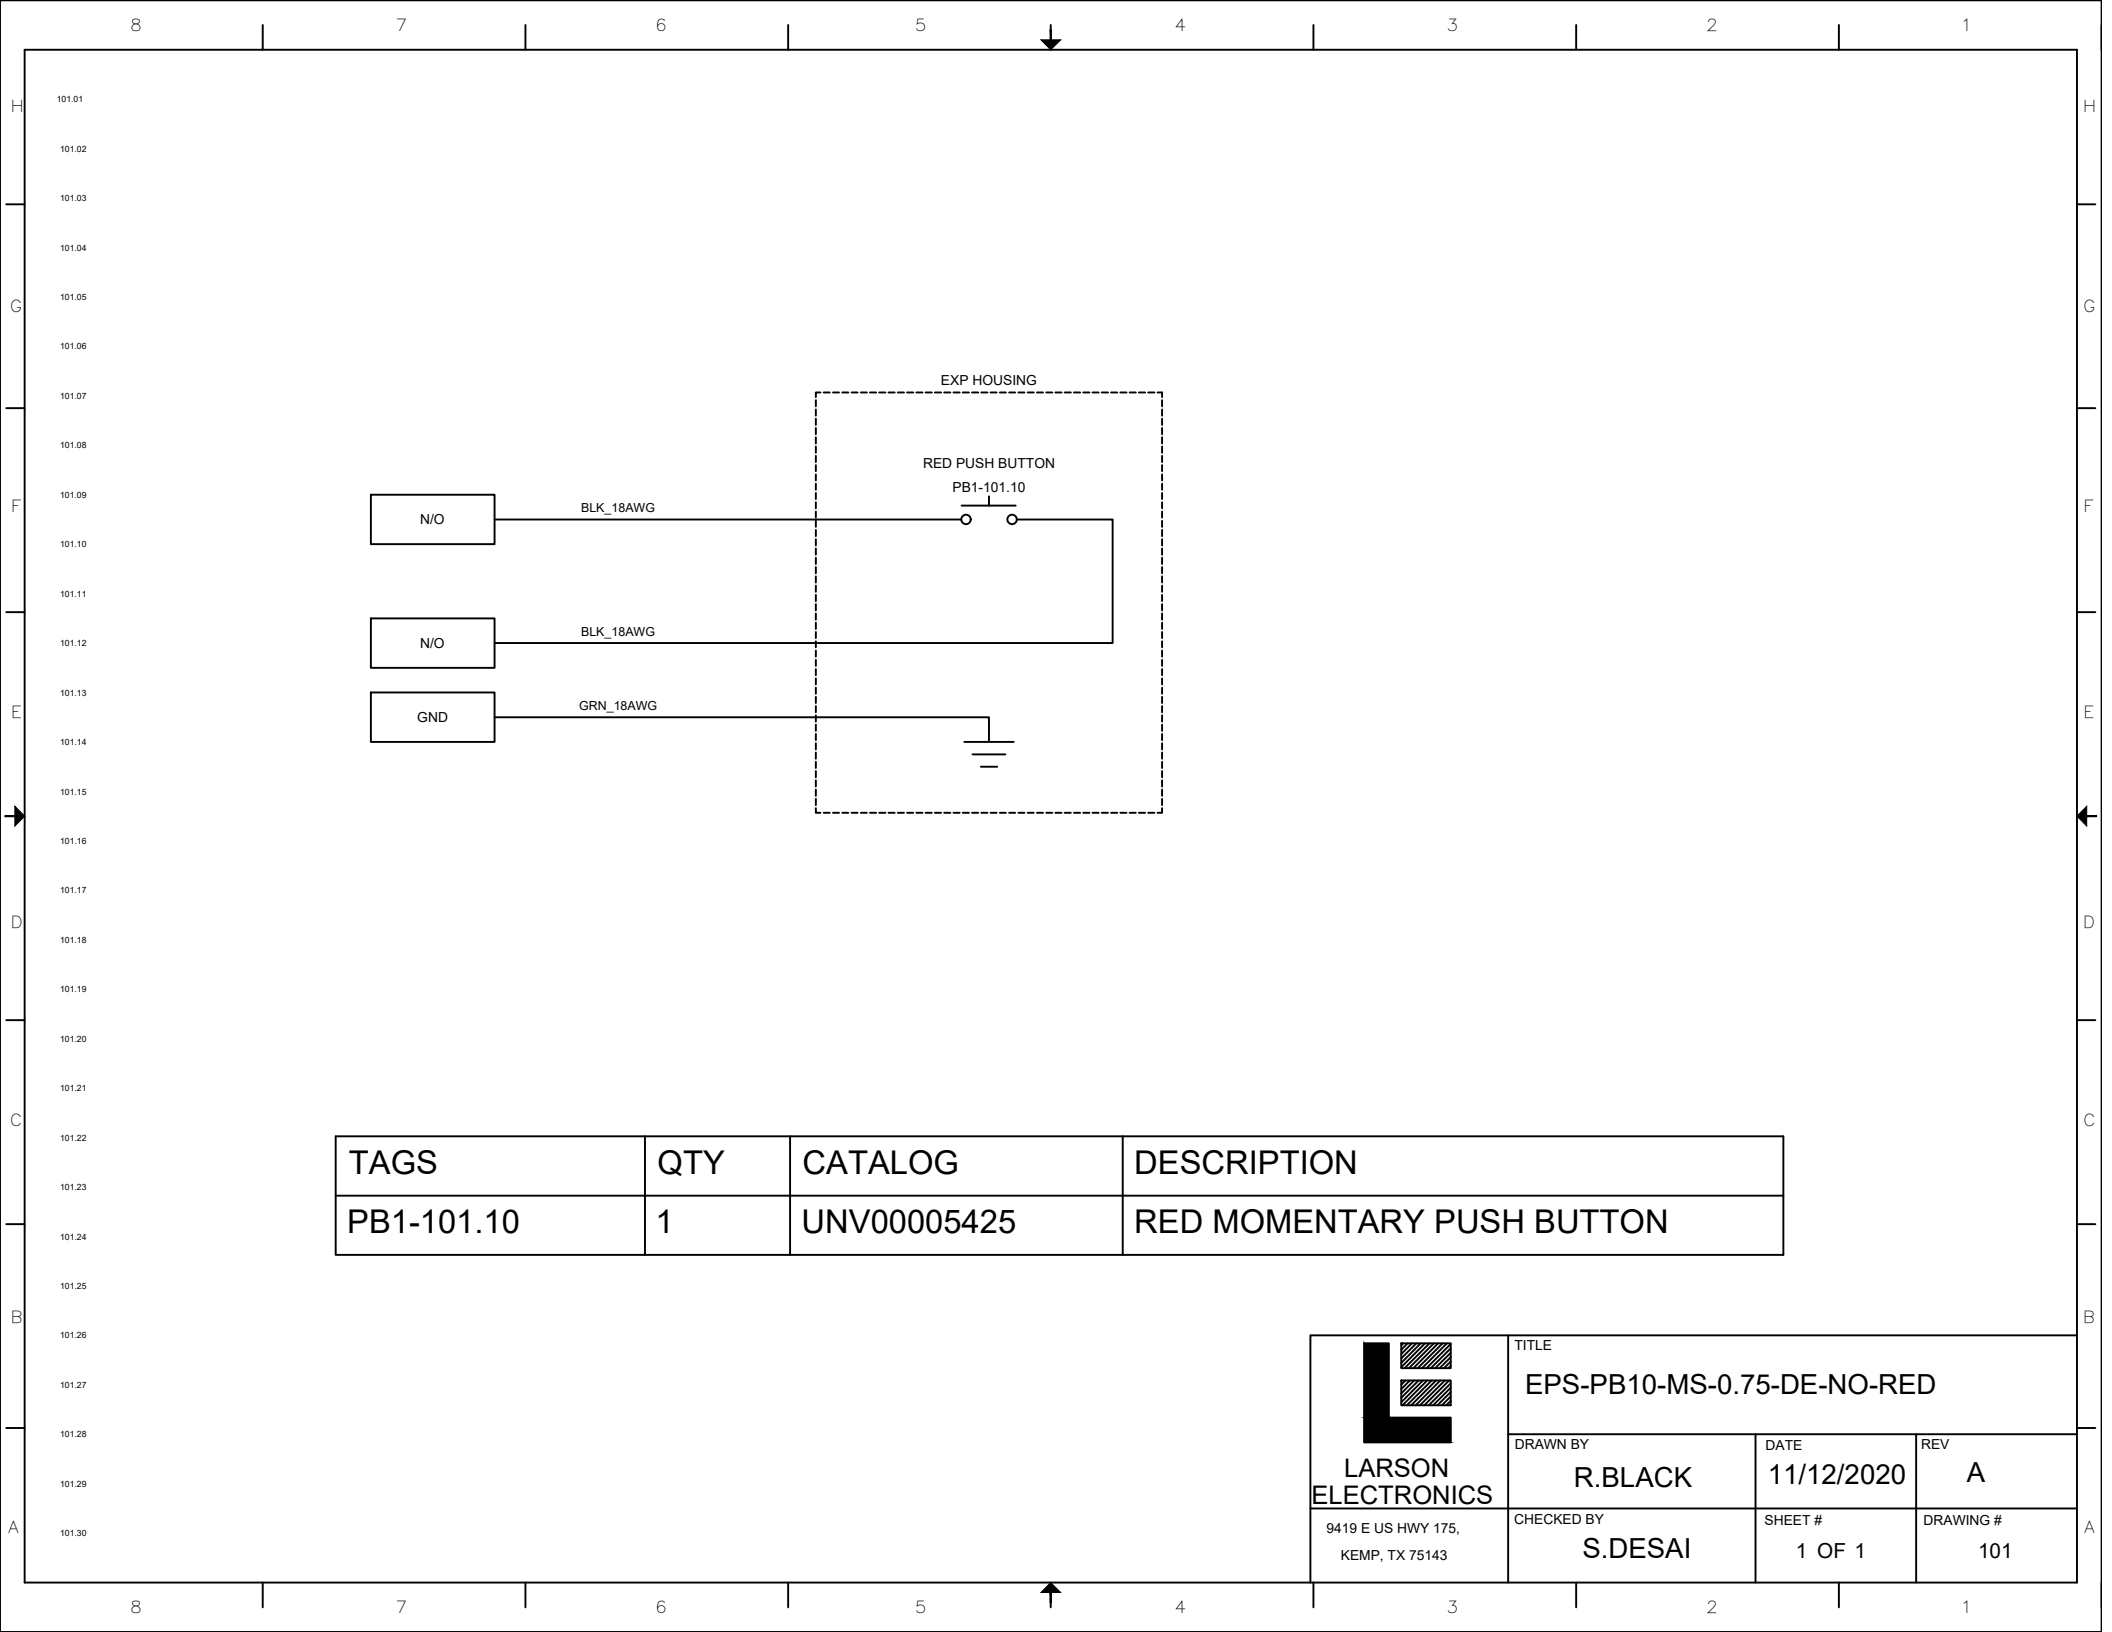

REV	DESCRIPTION	DATE
A	PRODUCTION RELEASE	11/12/2020

EPS-PB10-MS-0.75-DE-NO-RED

TAGS	QTY	CATALOG	DESCRIPTION
PB1-101.10	1	UNV00005425	RED MOMENTARY PUSH BUTTON

 LARSON ELECTRONICS 9419 E US HWY 175, KEMP, TX 75143	TITLE EPS-PB10-MS-0.75-DE-NO-RED		
	DRAWN BY R.BLACK	DATE 11/12/2020	REV A
	CHECKED BY S.DESAI	SHEET # 1 OF 1	DRAWING # 101