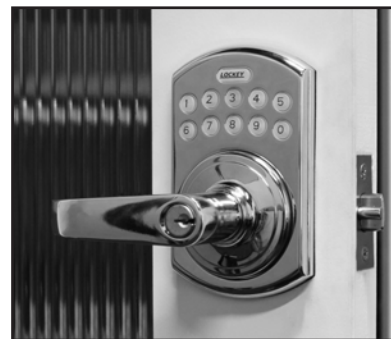

LOCKEY USA

*Celebrating
30 years*

LOCK CATALOG

vol. 1902

DEADBOLT LOCKS

Images of available lock finishes, descriptions of the various options & more product information can be found on the inside back cover of this catalog.

M210

www.LockeyUSA.com/product/M210

Mechanical, keyless deadbolt lock
Installs in minutes with EZ Plates
Thumbturn on exterior & interior
Covers standard 2 1/8" hole
Adjustable deadbolt backset
Door Thickness: 1 1/8" to 2"
Dimensions: 5" L x 1 1/2" W x 1 7/8" D