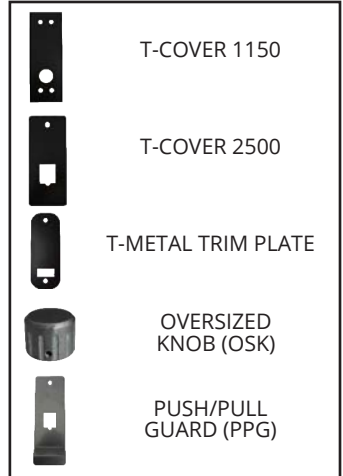

ACCESSORY NAME	COMPATIBLE WITH	PART #
E-Digital Remote	E910, E915, E930, E985, E985, E995	E-REMOTE
C-Series Pull Handle	C120, C150, C170 (Not available in BB or MG finish)	C-25
Extra Combination Tumblers	C, M, 1000, 2000, 2900, 3000, & P Series Locks	PIN KIT
Tamper Proof Screws	C, M, 1000, 2000, 2900 & 3000 Series	TPS (TPSDC for DC locks)
Extension Kit-1150	1150, 1600 (New Style)	EXT-1150
Extension Kit-2000	C Series, M Series, 2200, 2210, 2500, 2900, 2950 & 3000 Series	EXT-2000
Extension Kit-2835	2830, 2835, 2930 (New Style), 2985	EXT-2835
Thin Door Kit	C Series, M220, 2200, 2500	TDK
Adjustable Deadbolt	M210, 2210 & 3210	D-ADJ
Adjustable Knob Latch	M230	SKADJUSTABLE
Adjustable Latch	1150, 1600, 2830, 2835, 3830, 3835	SLADJUSTABLE
Drive-in Deadbolt	M210, 2210 & 3210	DID
900 Deadbolt	2900	900-BOLT
930 Latch	2930, 2985	930-LATCH
950 Hookbolt	2950	950-HOOK
T-Cover 1150 (3" x 8 1/2")	1150, 1600	T-COVER 1150
T-Cover 2500 (3 1/2" x 8 3/8")	2000 & 3000 Series	T-COVER 2500
Metal Trim Plate	2000 Series	T-METAL
Oversized Knob	2200, 2210, 2230, 2500, 2900, 2950	OSK
Push/Pull Guard	2000 Series, 3000 Series & 310P	PPG
Narrow Stile Mounting Tabs	2900 Series	AR-2991-0965