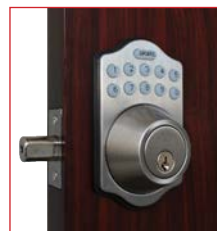

**Lifetime
Mechanical
Warranty!**

3210

www.LockeyUSA.com/product/3210

Mechanical, keyless deadbolt lock
Oversized knob on exterior & interior
Covers standard 2 1/8" hole
Adjustable deadbolt backset
Door Thickness: 1 1/8" to 2"
Dimensions: 6 1/4" L x 1 3/4" W x 2" D

**Lifetime
Mechanical
Warranty!**

E910

www.LockeyUSA.com/product/E910

Battery-powered electronic deadbolt lock
Remote capable (1 included, up to 5 capable)
Up to 6 user codes, 4-10 digits in length
Key Override (Schlage keyway)
Auto-locking function
Covers standard 2 1/8" hole
LED Illumination for easy operation in the dark