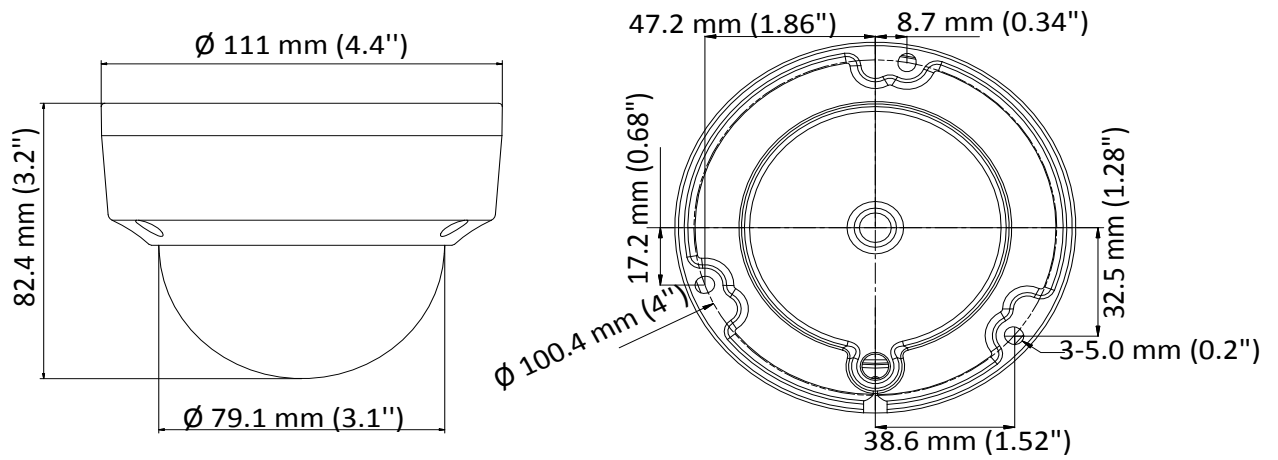

### Key Features

- 8.29 MP high performance CMOS
- 3840 × 2160 resolution
- 2.8 mm, fixed lens
- Matrix IR 2.0, smart IR, up to 98 feet (30 meters) IR distance
- DWDR, DNR
- 4-in-1 switchable video output
- IP67, IK10 protections
- OSD Menu via UTC technology with Platinum DVR

## Specifications

<b>Camera</b>	
Image Sensor	8.29 MP progressive scan CMOS
Signal System	PAL / NTSC
Frame Rates	TVI: 8 MP @ 12.5 / 15 fps, 5 MP @ 20 fps, 4 MP @ 25 / 30 fps, 2 MP @ 25 / 30 fps CVI: 8 MP @ 12.5 / 15 fps AHD: 5 MP @ 20 fps CVBS: 960H P/N
Resolution	3840 (H) × 2160 (V)
Min. Illumination	Color: 0.01 Lux @ (F1.2, AGC on), 0 Lux with IR
Shutter Speed	PAL: 1/12.5 to 1/50,000 sec. NTSC: 1/15 to 1/50,000 sec.
Lens	2.8 mm fixed lens
Horizontal Field of View	2.8 mm: 102.2°
Lens Mount	M16
Day & Night	IR cut filter
Angle Adjustment (Bracket)	Pan: 0° to 355°, Tilt: 0° to 75°, Rotate: 0° to 355°
Synchronization	Internal
Digital Wide Dynamic Range (DWDR)	105 dB
<b>Menu</b>	
AGC	Yes
Day / Night Mode	Auto / Color / B & W
White Balance	Auto / Manual
Backlight Compensation (BLC)	Yes
Language	English
Functions	Brightness, Sharpness, DNR, Mirror, Smart IR
<b>Interface</b>	
Video Output	1 HD analog output
Switch Button	TVI / AHD / CVI / CVBS
<b>General</b>	
Operating Conditions	-40° to 140° F (-40° to 60° C); humidity: 90% or less (non-condensation)
Power Supply	12 VDC ±25%
Power Consumption	Max. 5.3 W
Protection Levels	IP67, IK10
Materials	Metal
IR Range	Up to 98 ft (30 m)
Communication	Up the coax, TVI output
Dimensions	∅ 4.4 × 3.2 in. (∅ 111 × 82.4 mm)
Weight	Approx. 1.09 lbs (495 g)

## Dimension