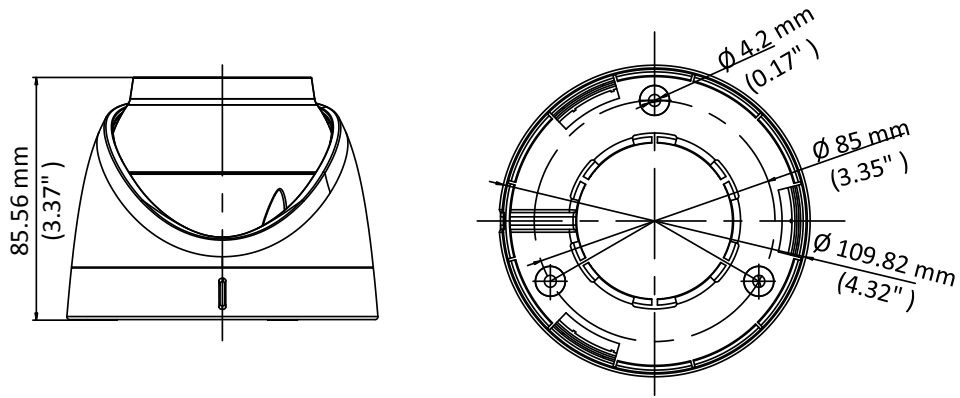

CMHT1722W-CF Platinum 2 MP Full Time Color Turret Camera

Key Features

- 2 MP high performance CMOS
- 1920 × 1080 resolution
- Full time color
- 3.6 mm fixed lens
- Supplemental white light range up to 66 ft (20 m)
- 3D DNR, true WDR
- 4-signals-in-1 video output: TVI / AHD / CVI / CVBS
- IP67
- OSD menu via UTC technology with Platinum DVR

Specifications

Camera	
Image Sensor	2 MP CMOS image sensor
Resolution	1920 (H) × 1080 (V)
Frame Rates	PAL: 1080p @ 25fps NTSC: 1080p @ 30fps
Min. illumination	Color: 0.0005 Lux @ f 1.0, AGC on, 0 Lux with white light
Shutter Speed	PAL: 1/25 to 1/50,000 sec. NTSC: 1/30 to 1/50,000 sec.
Slow Shutter	Max. 16x
Lens	3.6 mm, fixed
Horizontal Field of View	83.6°
Lens Mount	M16
Day & Night	Color
Angle Adjustment	Pan: 0° to 360°; Tilt: 0° to 75°; Rotate: 0° to 360°
Synchronization	Internal synchronization
Wide Dynamic Range (WDR)	120 dB
Menu	
AGC	Yes
White Balance	Auto / Manual
Backlight Compensation (BLC)	Yes
Privacy Mask	4 programmable privacy masks
Motion Detection	4 programmable areas
WDR	Yes
Functions	Brightness, Sharpness, 3D DNR, Mirror, Smart light
Interface	
Video Output	1 x HD analog output
Signal Options	TVI / AHD / CVI / CVBS
General	
Operating Conditions	-40° to 140° F (-40° to 60° C), humidity: 90% or less (non-condensation)
Power Supply	12 V DC ±25%
Power Consumption	Max. 3 W
Protections	IP67
Material	Main Body: Metal, Mounting Base: Plastic
Supplemental Light	White; range up to 66 ft (20 m)
Communication	Up the coax, TVI output
Dimensions	∅ 4.32 × 3.37" (∅ 109.82 × 85.56 mm)
Weight	Approx. 0.74 lb 9336 g)

Dimensions

Accessories

LTB342-110T
Wall Mount

LTB378
Vertical Pole Mount

LTB379
Corner Mount