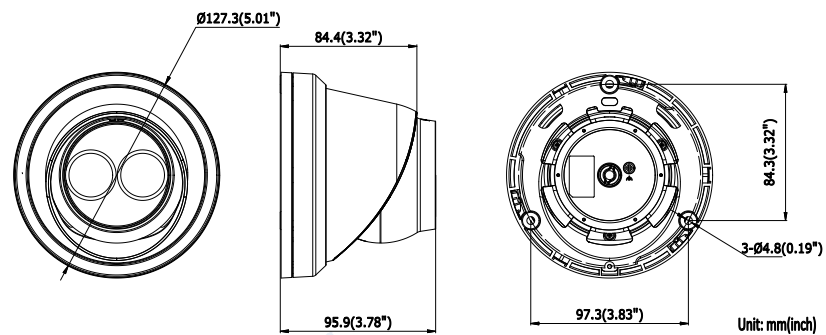

Dimensions:

WDR
120dB

Platinum 2.1MP Network Matrix IR Turret Camera

CMIP3322W-28M

CAMERA	
Image Sensor	1/2.8" Progressive Scan CMOS
Min. Illumination	Color: 0.028 Lux @ (F2.0, AGC ON), 0 Lux with IR
Shutter Speed	1/3 s to 1/100,000 s
Lens	2.8 mm: horizontal FOV: 114° , vertical FOV: 62° , diagonal FOV: 135°
Lens Mount	M12
Day & Night	IR cut filter
DNR	3D DNR
Wide Dynamic Range	120dB
Angle Adjustment	Pan: 0° ~ 360° , Tilt: 0° ~ 75° , Rotation: 0° ~ 360°
Compression Standard	
Video Compression	Main stream: H.265/H.264 Sub stream: H.265/H.264/MJPEG Third stream: H.265/H.264
H.264 Type	Main Profile/High Profile
H.264 Zip+	Main stream and sub-stream support
H.265 Type	Main Profile
H.265+	Main stream and sub-stream support
Video Bit Rate	32 Kbps ~ 16 Mbps
Image	
Max. Resolution	1920 × 1080
Main Stream	50Hz: 25fps (1920 × 1080, 1280 × 960, 1280 × 720) 60Hz: 30fps (1920 × 1080, 1280 × 960, 1280 × 720)
Sub Stream	50Hz: 25fps (640 × 480, 640 × 360, 320 × 240) 60Hz: 30fps (640 × 480, 640 × 360, 320 × 240)
Third Stream	50Hz: 25fps (1920 × 1080, 1280 × 720, 640 × 360, 352 × 288) 60Hz: 30fps (1920 × 1080, 1280 × 720, 640 × 360, 352 × 240)
Image Enhancement	BLC/3D DNR
Behavior Analysis	Line crossing detection, intrusion detection
Face Detecti	Yes
ROI	1 fixed region for main stream and sub-stream
Image Settings	Rotate mode, saturation, brightness, contrast, sharpness adjustable by client software or web browser
Target Cropping	No
Day/Night Switch	Auto/Scheduled
Network	
Network Storage	Support microSD/SDHC/SDXC card (128G), local storage and NAS (NFS,SMB/CIFS), ANR
Alarm Trigger	Motion Detection, Tampering Alarm, Network Disconnected, IP Address Conflict, Illegal Login, HDD full, HDD error
Protocols	TCP/IP,ICMP,HTTP,HTTPS,FTP,DHCP,DNS,DDNS,RTP,RTSP,RTCP,PPPoE,NTP,UPnP™,SMTP,SNMP, IGMP,802.1X,QoS,IPv6, Bonjour
Standard	ONVIF(PROFILE S,PROFILE G),ISAPI
General Function	One-key Reset, Anti-Flicker, Heartbeat, Mirror, Password Protection, Privacy Mask, Watermark, IP Address Filter