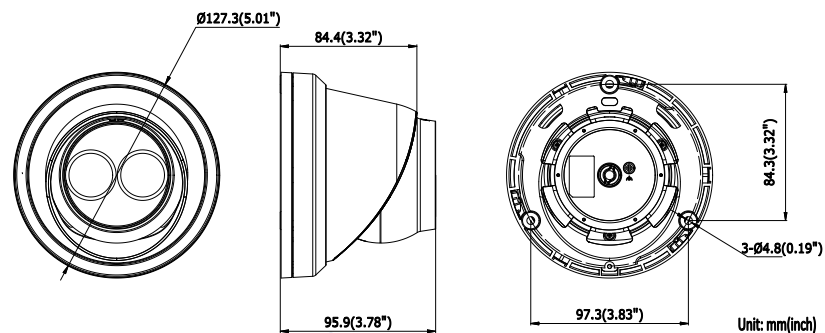

Dimensions:

WDR
120dB

Platinum 2.1MP Network Matrix IR Turret Camera

CMIP3322W-M

CAMERA	
Image Sensor	1/2.8" Progressive Scan CMOS
Min. Illumination	Color: 0.028 Lux @ (F2.0, AGC ON), 0 Lux with IR
Shutter Speed	1/3 s to 1/100,000 s
Lens	4 mm: horizontal FOV: 86° , vertical FOV: 46° , diagonal FOV: 102°
Lens Mount	M12
Day & Night	IR cut filter
DNR	3D DNR
Wide Dynamic Range	120dB
Angle Adjustment	Pan: 0° ~ 360° , Tilt: 0° ~ 75° , Rotation: 0° ~ 360°
Compression Standard	
Video Compression	Main stream: H.265/H.264 Sub stream: H.265/H.264/MJPEG Third stream: H.265/H.264
H.264 Type	Main Profile/High Profile
H.264 Zip+	Main stream and sub-stream support
H.265 Type	Main Profile
H.265+	Main stream and sub-stream support
Video Bit Rate	32 Kbps ~ 16 Mbps
Image	
Max. Resolution	1920 × 1080
Main Stream	50Hz: 25fps (1920 × 1080, 1280 × 960, 1280 × 720) 60Hz: 30fps (1920 × 1080, 1280 × 960, 1280 × 720)
Sub Stream	50Hz: 25fps (640 × 480, 640 × 360, 320 × 240) 60Hz: 30fps (640 × 480, 640 × 360, 320 × 240)
Third Stream	50Hz: 25fps (1920 × 1080, 1280 × 720, 640 × 360, 352 × 288) 60Hz: 30fps (1920 × 1080, 1280 × 720, 640 × 360, 352 × 240)
Image Enhancement	BLC/3D DNR
Behavior Analysis	Line crossing detection, intrusion detection
Face Detecti	Yes
ROI	1 fixed region for main stream and sub-stream
Image Settings	Rotate mode, saturation, brightness, contrast, sharpness adjustable by client software or web browser
Target Cropping	No
Day/Night Switch	Auto/Scheduled
Network	
Network Storage	Support microSD/SDHC/SDXC card (128G), local storage and NAS (NFS,SMB/CIFS), ANR
Alarm Trigger	Motion Detection, Tampering Alarm, Network Disconnected, IP Address Conflict, Illegal Login, HDD full, HDD error
Protocols	TCP/IP,ICMP,HTTP,HTTPS,FTP,DHCP,DNS,DDNS,RTP,RTSP,RTCP,PPPoE,NTP,UPnP™,SMTP,SNMP, IGMP,802.1X,QoS,IPv6, Bonjour
Standard	ONVIF(PROFILE S,PROFILE G),ISAPI
General Function	One-key Reset, Anti-Flicker, Heartbeat, Mirror, Password Protection, Privacy Mask, Watermark, IP Address Filter