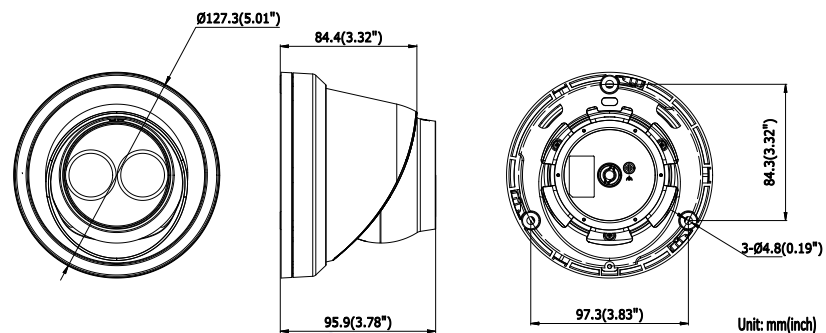

## Key Features:

- 4.0MP High Definition
- True 120dB Wide Dynamic Range
- 3D DNR, BLC, Intelligent H.265+, H.265, H.264 Zip+, H.264
- Built-in micro SD/SDHC/SDXC card slot, up to 128 GB
- High performance Matrix IR LED
- IP67
- DC 12V/ PoE

## Dimensions:

**WDR**  
120dB

# Platinum 4.0MP Network Matrix IR Turret Camera CMIP3342W-28M

Simultaneous Live View	Up to 6 channels
User/Host	Up to 32 users, 3 levels: Administrator, Operator and User
<b>Interface</b>	
Communication Interface	1 RJ45 10M/100M self-adaptive Ethernet port
On-board Storage	Built-in microSD/SDHC/SDXC slot, up to 128 GB
SVC	H.264 and H.265 encoding
Reset Button	Reset Button
<b>General</b>	
Operating Conditions	-22 ° F ~+140 ° F (-30 ° C ~+60 ° C ) Humidity 95% or less (non-condensing)
Power Supply	12 VDC ± 25%, Ø5.5 mm coaxial power plug PoE (802.3af, class 3)
Power Consumption and Current	12 VDC, 0.5A, max. 6W PoE (802.3af, 37V to 57V), 0.2A to 0.1A, max. 7.5W
IR Range	Up to 100ft(30m)
Protection Level	IP67
Dimensions	5.01" × 3.78" (Ø 127.3 × 95.9 mm)
Weight	1.3 lb. (610 g)