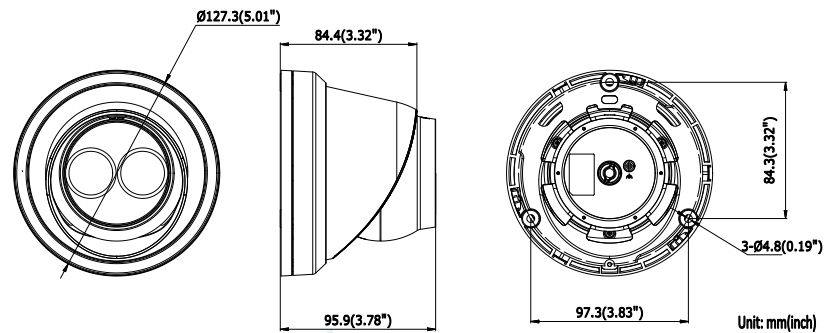

## Key Features:

- 6.3MP High Definition
- True 120dB Wide Dynamic Range
- 3D DNR, BLC, Intelligent H.265+, H.265, H.264 Zip+, H.264
- Built-in micro SD/SDHC/SDXC card slot, up to 128 GB
- High performance Matrix IR LED
- IP67
- DC 12V/ PoE

## Dimensions:

**WDR**  
120dB