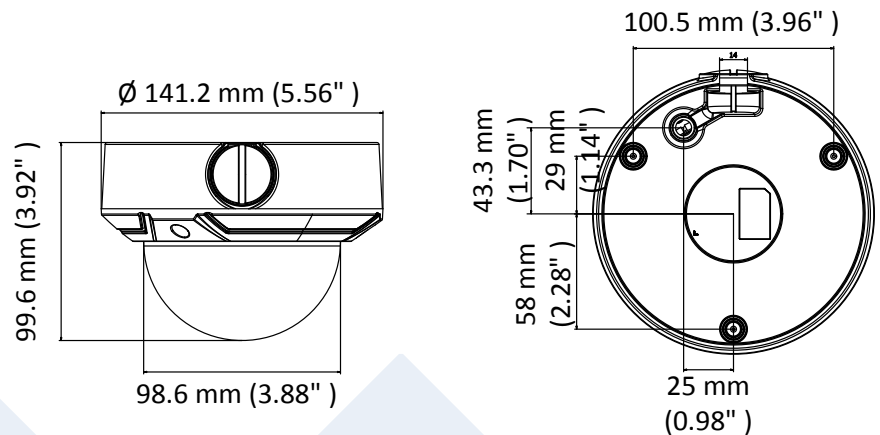

## Key Features:

- 4.0MP High Definition
- 120dB WDR
- 3D DNR,BLC,Intelligent H.265, H.265+H.264 Zip+
- 2.8 mm to 12 mm motorized lens
- IP67, IK10 Vandal-Proof
- DC 12V/ PoE

## Dimensions:

**WDR**  
120dB

# Platinum 4.0MP VF Network Dome Camera CMIP7043W-MZ

Interface	
Communication Interface	1 RJ45 10M/100M self-adaptive Ethernet port
Reset Button	Yes
General	
Operating Conditions	-22 ° F ~ +122 ° F (-30 ° C ~ +50 ° C) Humidity 95% or less (non-condensing)
Power Supply	12 VDC ± 25%, 5.5 mm coaxial power plug, PoE (802.3af, class 3)
Power Consumption and Current	12 VDC, 0.8 A, Max: 10W; PoE: (802.3af, 37V to 57V), 0.35 A to 0.2 A, Max: 12 W
IR Range	Up to 100ft(30m)
Protection Level	IP67, IK10
Dimensions	Φ 5.6" × 3.9" (Φ 141 × 99.6 mm)
Weight	1.8lb. (820 g)