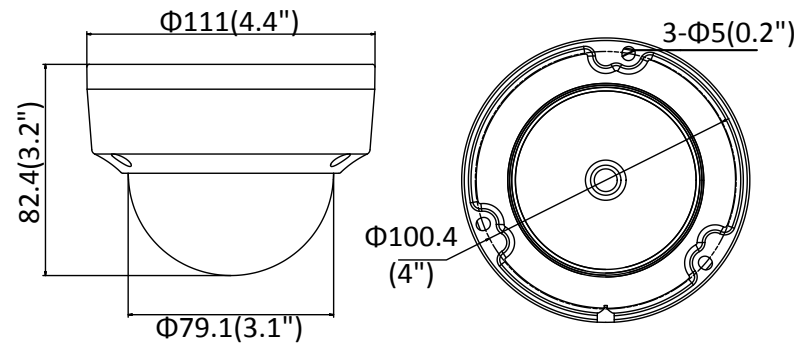

## Key Features:

- 4.0MP High Definition
- True 120dB Wide Dynamic Range
- 3D DNR, BLC, Intelligent H.265+, H.265, H.264 Zip+, H.264
- Built-in micro SD/SDHC/SDXC card slot, up to 128 GB
- High performance Matrix IR LED
- IP67, IK10
- DC 12V/ PoE

## Dimensions:

**WDR**  
120dB