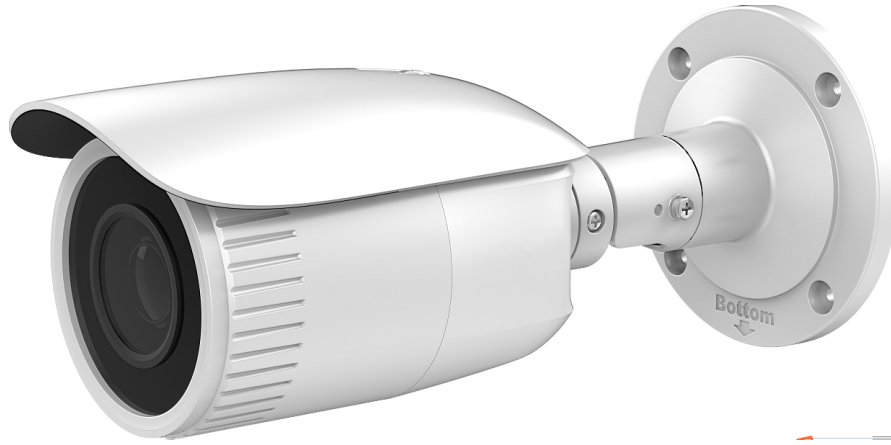

# Platinum 4.0MP VF Network Bullet Camera CMIP8043W-MZ

## Key Features:

- 4.0MP High Definition
- 120dB WDR
- 3D DNR, BLC, Intelligent H.265, H.265+, H.264 Zip+, H.264
- 2.8 mm to 12 mm motorized lens
- IP67
- DC 12V/ PoE

## Dimensions:

Unit: mm

**WDR**  
120dB