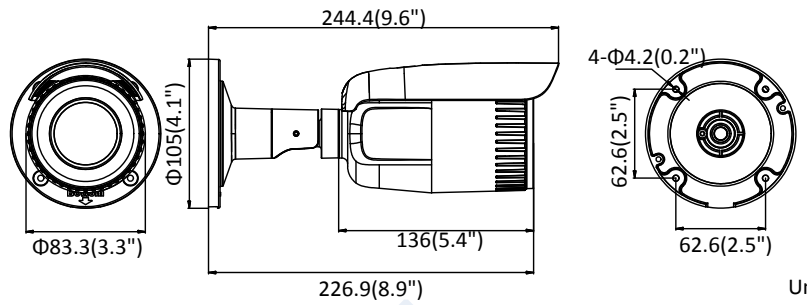

## Key Features:

- 4.0MP High Definition
- 120dB WDR
- 3D DNR, BLC, Intelligent H.265, H.265+, H.264 Zip+, H.264
- 2.8 mm to 12 mm motorized lens
- IP67
- DC 12V/ PoE

## Dimensions:

Unit: mm

**WDR**  
120dB

# Platinum 4.0MP VF Network Bullet Camera CMIP8043W-MZ

Interface	
Communication Interface	1 RJ45 10M/100M self-adaptive Ethernet port
Reset Button	Yes
General	
Operating Conditions	-22 ° F ~ +140 ° F (-30 ° C ~ +60 ° C) Humidity 95% or less (non-condensing)
Power Supply	12 VDC ± 25%, 5.5 mm coaxial power plug, PoE (802.3af, class 3)
Power Consumption and Current	12 VDC, 0.9 A, Max: 11W; PoE: (802.3af, 36V to 57V), 0.4 A to 0.2 A, max. 12.9 W
IR Range	Up to 100ft(30m)
Protection Level	IP67
Dimensions	4.1" × 4.1" × 5.7" (105 mm × 105 mm × 145 mm)
Weight	2.3lb. (1035g)