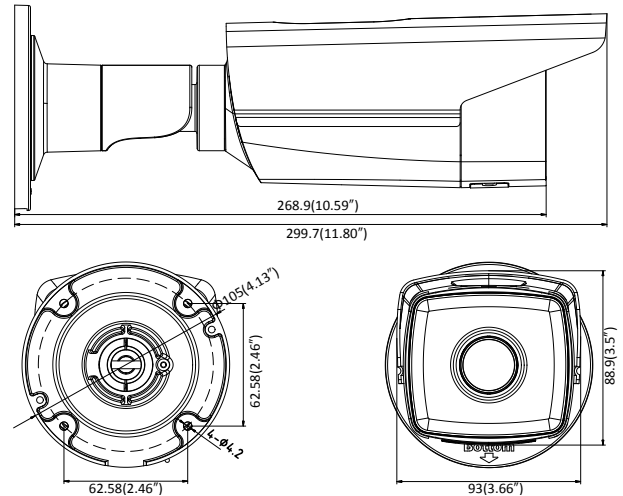

Dimensions: