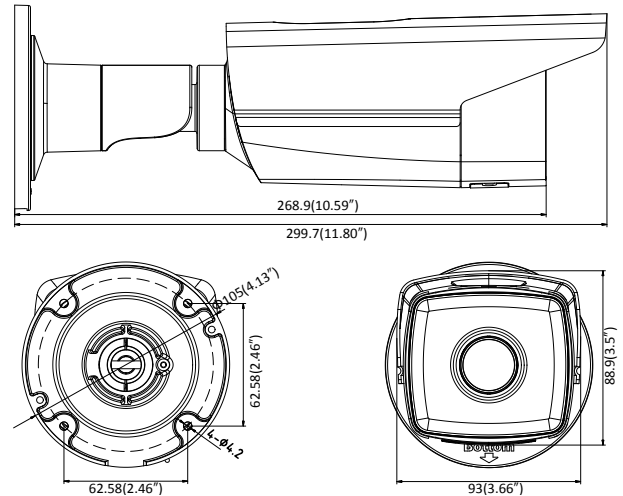

Dimensions: