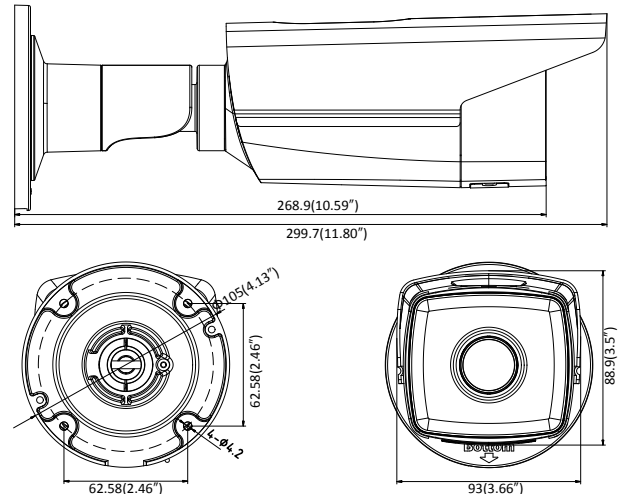

Dimensions: