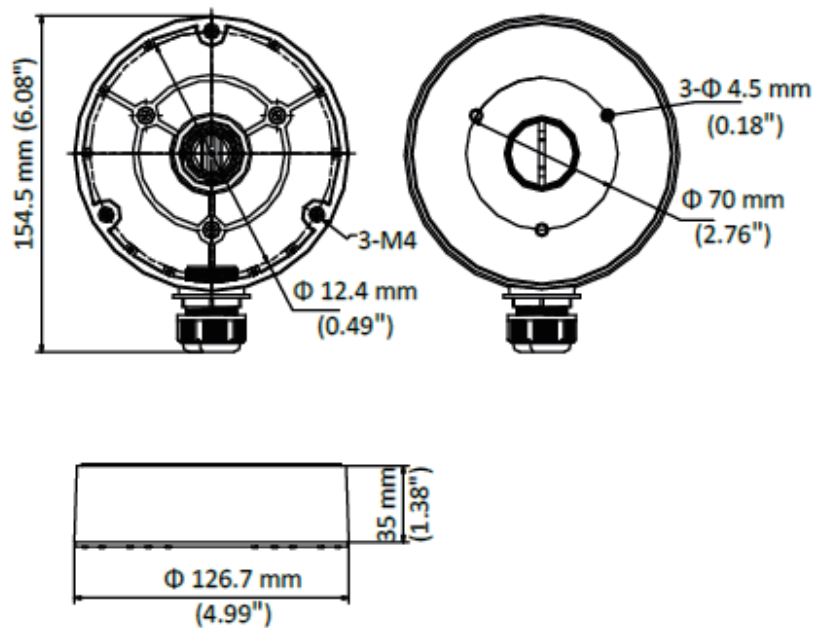

Dimensions:

©2017 LT Security, Inc. All Rights Reserved. White papers, data sheets, quick start guides, and/or user manuals are for reference only and may or may not be entirely up to date or accurate based upon the version or models. Product names mentioned herein may be the unregistered and/or registered trademarks of their respective owners.