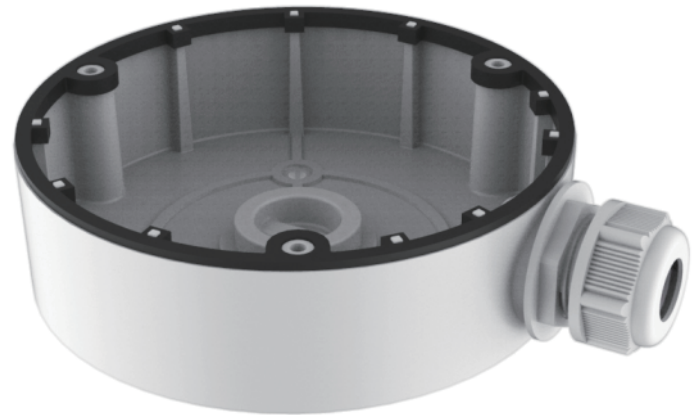

# Junction Box for Dome Camera

## LTB03-W

Suitable for CMHT27XX/CMIP11XX/CMIP30XX/CMIP33XX

### Properties

Parameter	Junction Box for CMHT27XX/CMIP11XX/CMIP30XX/CMIP33XX
Construction	Aluminum alloy
Dimension	Φ126.7 mm × 35 mm (4.99" × 1.38")
Weight	210 g (0.46 lb.)