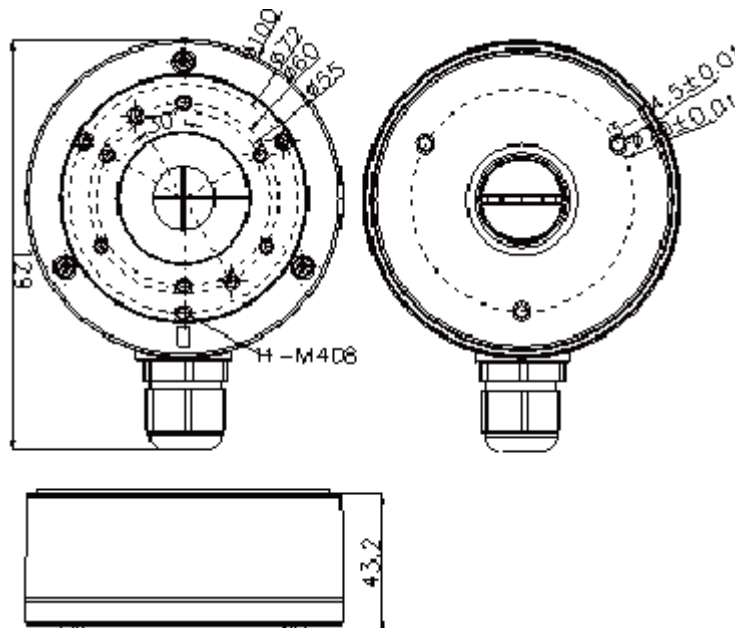

Junction Box

LTB345B

Suitable for Mini Turret/Bullet Camera

Properties

Parameter	Junction Box for Mini Turret/Bullet Camera
Construction	Aluminum alloy
Dimension	Φ100 x 43.2 x 129mm(Φ3.9" x 1.7" x 5.1")
Weight	320g(0.7lbs)

Dimensions:

©2015 LT Security, Inc. All Rights Reserved. White papers, data sheets, quick start guides, and/or user manuals are for reference only and may or may not be entirely up to date or accurate based upon the version or models. Product names mentioned herein may be the unregistered and/or registered trademarks of their respective owners.