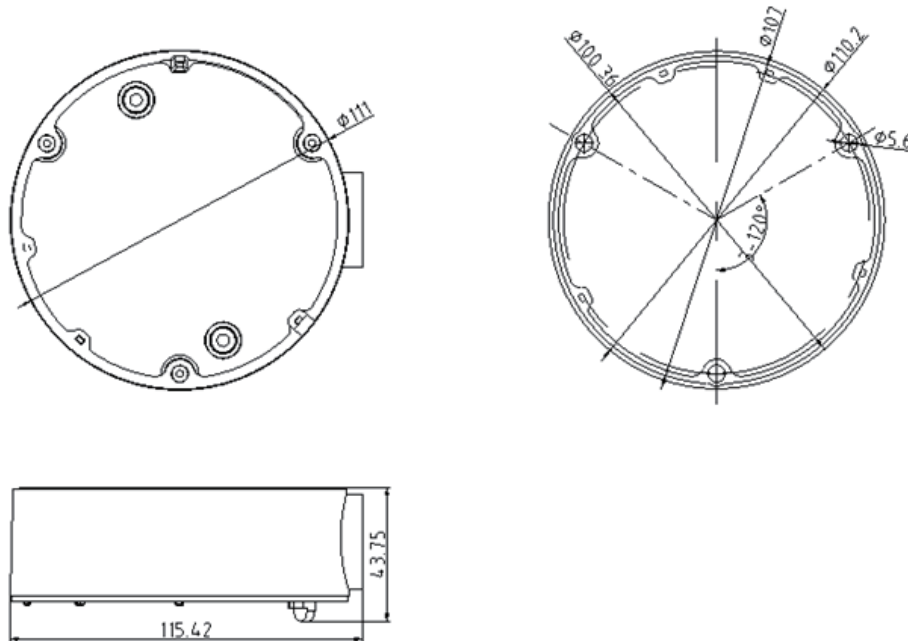

Junction Box for Dome Camera

LTB347B

Suitable for dome camera

Properties

Parameter	Junction Box for Dome Camera CMIP74XX,CMHD74XX
Construction	Aluminum alloy
Dimension	Φ111×43.6mm(Φ4.4"×1.7")
Weight	150g(0.3lbs)

Dimensions:

©2016 LT Security, Inc. All Rights Reserved. White papers, data sheets, quick start guides, and/or user manuals are for reference only and may or may not be entirely up to date or accurate based upon the version or models. Product names mentioned herein may be the unregistered and/or registered trademarks of their respective owners.