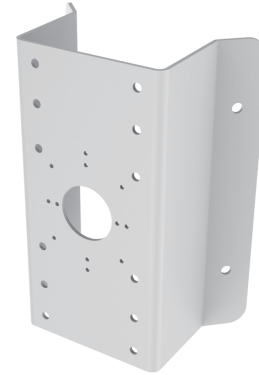

# Corner mount LTB379

Suitable for all models

Properties	
Parameter	Corner mount
Construction	Aluminum alloy
Dimension	126X105X250mm(5.0"x4.1"x9.8")
Weight	2280g(5.0lbs)

## Dimensions: