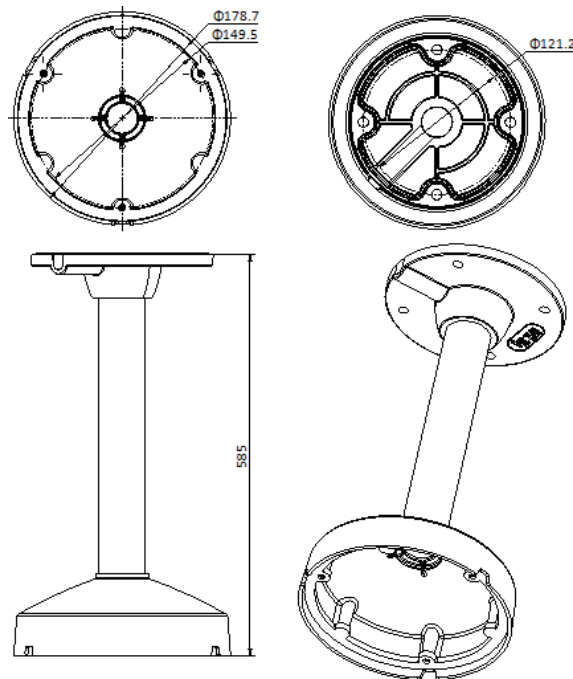

Pendant Mount Bracket

LTB759

Suitable for Outdoor Fisheye Camera

Properties

Parameter	Pendant Mount Bracket for Outdoor fisheye Camera
Construction	Aluminum Alloy
Dimension	565×250×250mm(22.2"×9.8"×9.8")
Weight	1730g(3.81lbs)

Dimensions:

©2016 LT Security, Inc. All Rights Reserved. White papers, data sheets, quick start guides, and/or user manuals are for reference only and may or may not be entirely up to date or accurate based upon the version or models. Product names mentioned herein may be the unregistered and/or registered trademarks of their respective owners.