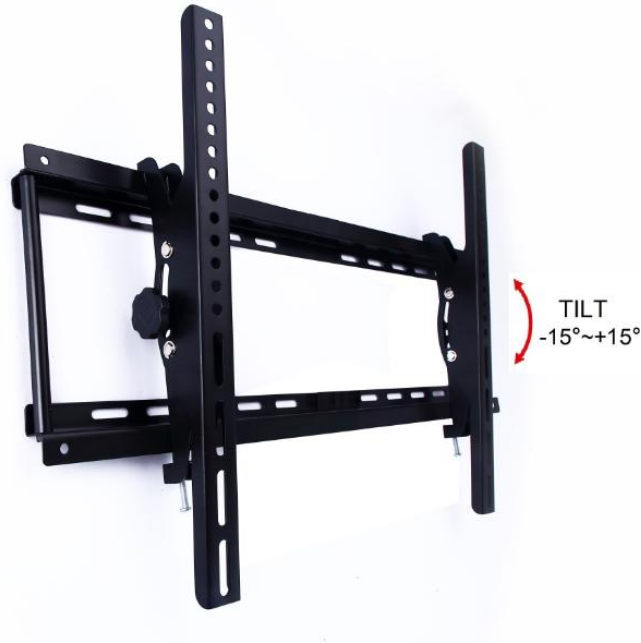

LTMB2655 Monitor Brackets, Screen Size 26-55 inch

Key Feature

screen size	26-55
max loading weight	50
distance to wall	7mm
tilt	±15°
vesa	400*600