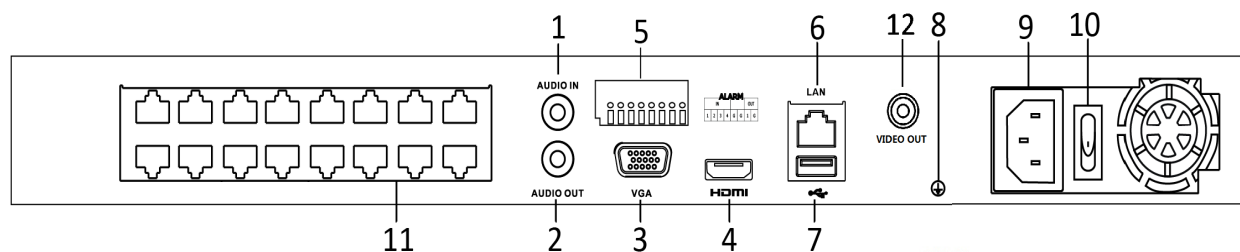

Key Features:

Rear Panel:

- Up to 16 network cameras can be connected
- Support live view, storage, and playback of the connected camera with up to the resolution of 12 megapixels
- Up to 16 independent PoE network interfaces for different models
- HDMI Video output at up to 4K (3840 × 2160) resolution
- Up to 2 SATA hard disks can be connected with up to 6TB capacity for each
- Supports HDD quota and group modes

1. Audio in
2. Audio out
3. VGA Interface
4. HDMI Interface
5. Alarm in/out
6. LAN Network Interfaces
7. USB 3.0 Interface
8. GND
9. 100~240VAC Power Input
10. Power Switch
11. Network Interfaces with PoE function
12. Video out