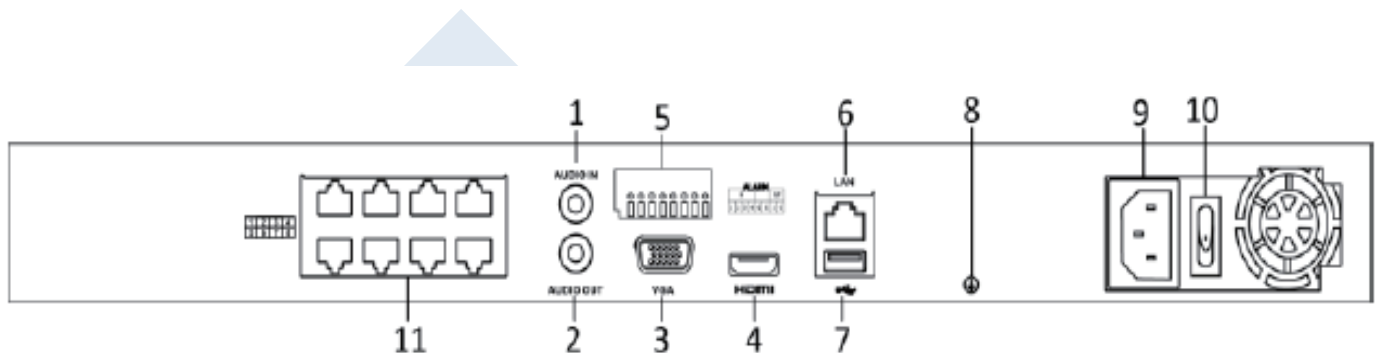

Rear Panel:

1. Audio In	7. USB 3.0 Interface
2. Audio Out	8. GND
3. VGA Interface	9. 100 to 240 VAC power supply
4. HDMI Interface	10. Power Switch
5. Controller port, Alarm In/Alarm Out	11. Network Interfaces with PoE Function
6. LAN Network Interface