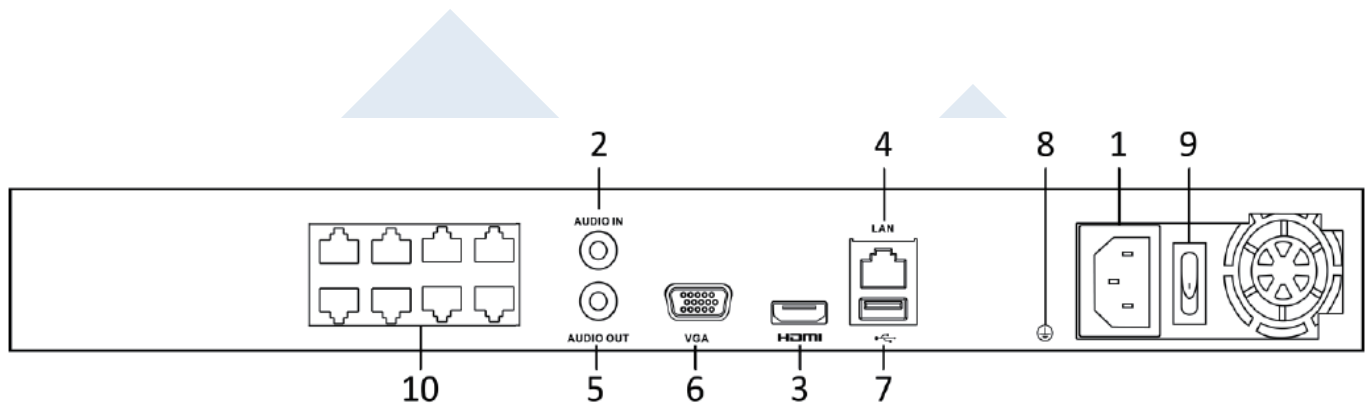

Platinum Professional Level 8 Channel NVR 1U

LTN8708Q-P8

Key Features:

- H.265/H.265+/H.264/H.264 Zip+/MPEG4 video formats
- Support live view, storage, and playback of the connected camera with up to the resolution of 8 Megapixels
- Recording at up to 8MP resolution
- Up to 2 SATA interfaces connectable for recording and backup
- HDMI output at up to 4K(3840 x 2160) and VGA output at up to 1920 × 1080p resolution

Platinum Professional Level 8 Channel NVR 1U

LTN8708Q-P8

Video/Audio Input	
IP video Input	8-ch
Two-way audio input	1-ch, RCA (2.0 Vp-p, 1kΩ)
Network	
Incoming bandwidth	80Mbps
Outgoing bandwidth	80Mbps
Video/Audio Output	
Recording resolution	8 MP/6 MP/5 MP/4 MP/3 MP/1080p/UXGA/720p/VGA/4CIF/DCIF/ 2CIF/CIF/QCIF
HDMI output	4K (3840 × 2160)/30Hz, 1920 × 1080p/60Hz, 1600 × 1200/60Hz, 1280 × 1024/60Hz, 1280 × 720/60Hz, 1024 × 768/60Hz
VGA output	1920 × 1080p/60Hz, 1280 × 1024/60Hz, 1280 × 720/60Hz, 1024 × 768/60Hz
Audio output	1-ch, RCA (Linear, 1kΩ)
Decoding	
Decoding format	H.265/H.265+/H.264/H.264 Zip+/MPEG4
Recording resolution	8 MP/6 MP/5 MP/4 MP/3 MP/1080p/UXGA /720p/VGA/4CIF/DCIF/2CIF/CIF/QCIF
Synchronous playback	8-ch
Capability	1-ch @ 8 MP / 4-ch @ 1080p
Hard Disk	
SATA	2 SATA interfaces for 2 HDDs
Capacity	Up to 6TB for each disk
External Interface	
Network Interface	1 RJ-45 10 /100 /1000 Mbps self-adaptive Ethernet interface
Network protocols	TCP/IP, DHCP, PT CLOUD, DNS, DDNS, NTP, IP Portal, SMTP, NFS, iSCSI, UPnP™, HTTPS
USB Interface	2 × USB 2.0
PoE	
Interface	8, RJ-45 10/100 Mbps self-adaptive Ethernet interfaces
Max. Power	≤ 80W
Supported standard	IEEE 802.3 af/at
GENERAL	
Power Supply	100~240V AC
Power	≤ 180W
Consumption	≤ 15W
Working Temperature	14° F - 131° F (-10° C ~ +55° C)
Working Humidity	10% - 90%
Casing	380mm chassis
Dimensions (WxDxH)	380 × 315 × 52mm (15.0 × 12.4 × 2.0 inch)
Weight	≤ 3 kg (6.6 lb)