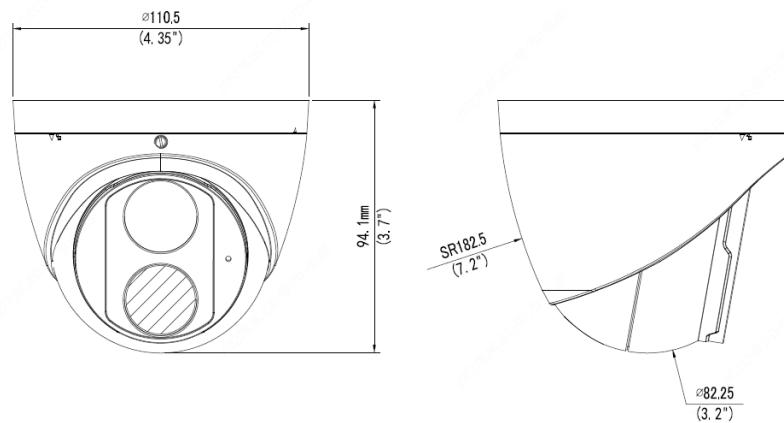

General	
Power	DC 12V±25%, PoE (IEEE 802.3af)
	Power consumption: Max 5.5W
Dimensions (Ø x H)	Φ118 x 96mm (Φ4.6" x 3.8")
Net Weight	0.33kg (0.73lb)
Material	Front cover: metal Rear cover: plastic Bracket: plastic Bottom plate: metal
Operating Conditions	-30°C ~ 60°C (-22°F ~ 140°F), Humidity: ≤95% RH (non-condensing)
Storage Environment	-30°C ~ 60°C (-22°F ~ 140°F), Humidity: ≤95% RH (non-condensing)
Surge Protection	2KV
Ingress Protection	IP67

Dimensions

Accessories