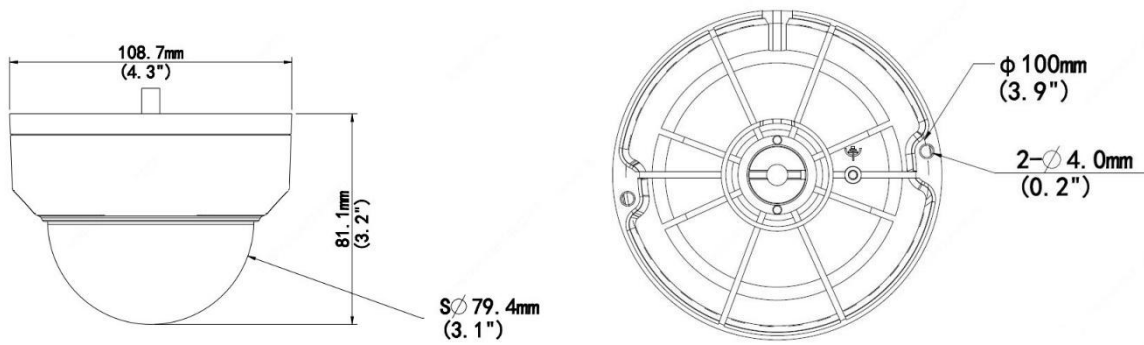

Surge Protection	2KV
Ingress Protection	IP67
Vandal Resistant	IK10

Dimensions

Accessories