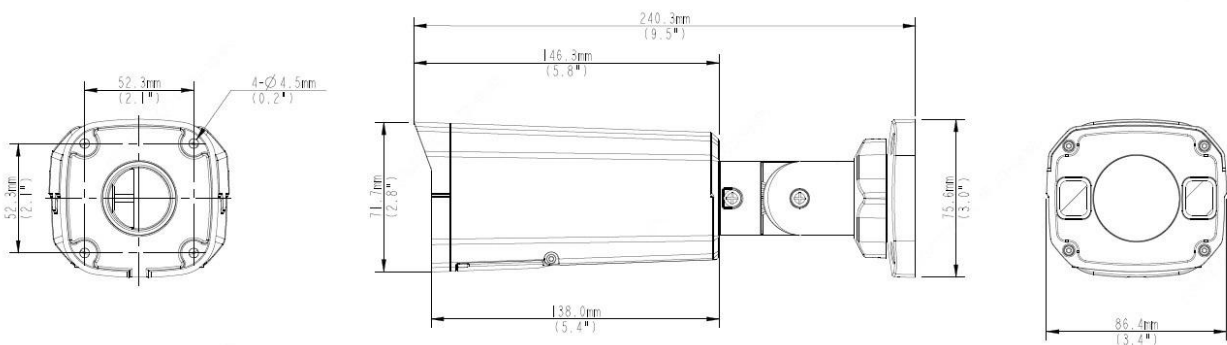

Material	metal
Working Environment	-30°C ~ 60°C (-22°F ~ 140°F), Humidity: ≤95% RH (non-condensing)
Storage Environment	-30°C ~ 60°C (-22°F ~ 140°F), Humidity: ≤95% RH (non-condensing)
Surge Protection	6KV
Ingress Protection	IP67

Dimensions

Accessories

VSPM963