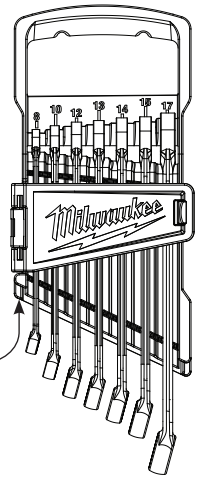

Cat. No. 48-22-9506
7 Piece Metric
Ratcheting Combination Wrench Set

- **45-96-9308** 8mm Ratcheting Combination Wrench
- **45-96-9310** 10mm Ratcheting Combination Wrench
- **45-96-9312** 12mm Ratcheting Combination Wrench
- **45-96-9313** 13mm Ratcheting Combination Wrench
- **45-96-9314** 14mm Ratcheting Combination Wrench
- **45-96-9315** 15mm Ratcheting Combination Wrench
- **45-96-9317** 17mm Ratcheting Combination Wrench

- **42-55-9597** 7 Piece Metric Carrier

Cat. No. 48-22-9516
15 Piece Metric Ratcheting Combination Wrench Set

- **45-96-9308** 8mm Ratcheting Combination Wrench
- **45-96-9309** 9mm Ratcheting Combination Wrench
- **45-96-9310** 10mm Ratcheting Combination Wrench
- **45-96-9311** 11mm Ratcheting Combination Wrench
- **45-96-9312** 12mm Ratcheting Combination Wrench
- **45-96-9313** 13mm Ratcheting Combination Wrench
- **45-96-9314** 14mm Ratcheting Combination Wrench
- **45-96-9315** 15mm Ratcheting Combination Wrench
- **45-96-9316** 16mm Ratcheting Combination Wrench
- **45-96-9317** 17mm Ratcheting Combination Wrench
- **45-96-9318** 18mm Ratcheting Combination Wrench
- **45-96-9319** 19mm Ratcheting Combination Wrench
- **45-96-9320** 20mm Ratcheting Combination Wrench
- **45-96-9321** 21mm Ratcheting Combination Wrench
- **45-96-9322** 22mm Ratcheting Combination Wrench

- **42-55-9395** 15 Piece Metric Ratcheting Combo Tray