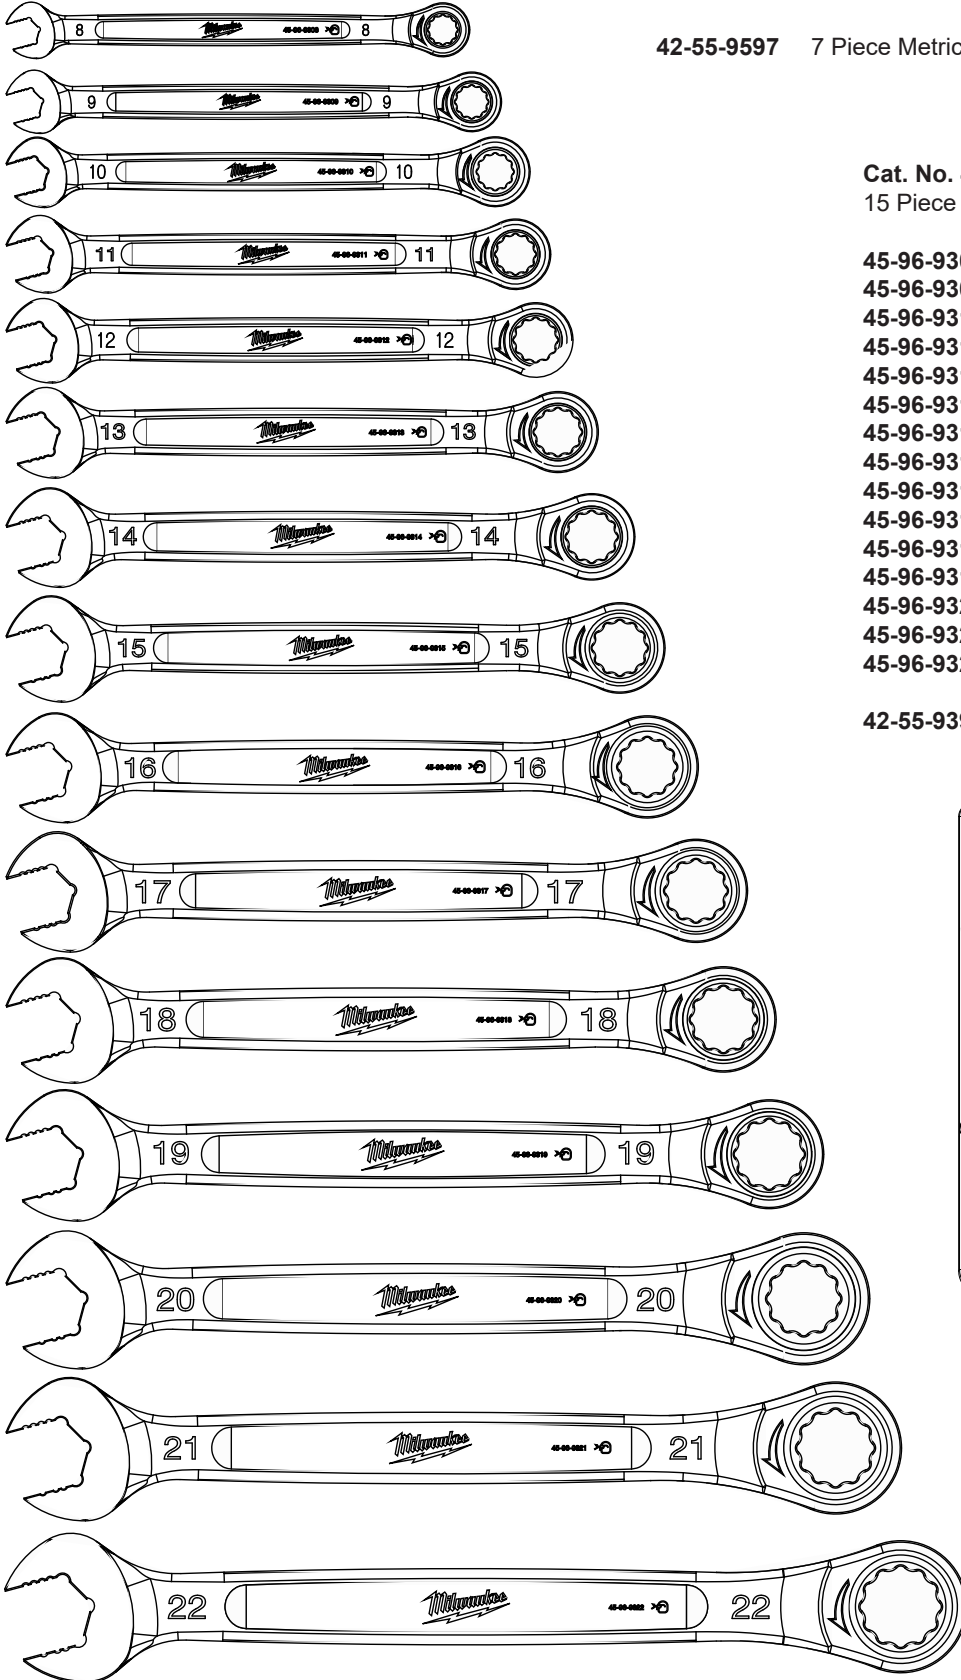

Cat. No. 48-22-9506
7 Piece Metric
Ratcheting Combination Wrench Set

- **45-96-9308** 8mm Ratcheting Combination Wrench
- **45-96-9310** 10mm Ratcheting Combination Wrench
- **45-96-9312** 12mm Ratcheting Combination Wrench
- **45-96-9313** 13mm Ratcheting Combination Wrench
- **45-96-9314** 14mm Ratcheting Combination Wrench
- **45-96-9315** 15mm Ratcheting Combination Wrench
- **45-96-9317** 17mm Ratcheting Combination Wrench

- **42-55-9597** 7 Piece Metric Carrier

Cat. No. 48-22-9516
15 Piece Metric Ratcheting Combination Wrench Set

- **45-96-9308** 8mm Ratcheting Combination Wrench
- **45-96-9309** 9mm Ratcheting Combination Wrench
- **45-96-9310** 10mm Ratcheting Combination Wrench
- **45-96-9311** 11mm Ratcheting Combination Wrench
- **45-96-9312** 12mm Ratcheting Combination Wrench
- **45-96-9313** 13mm Ratcheting Combination Wrench
- **45-96-9314** 14mm Ratcheting Combination Wrench
- **45-96-9315** 15mm Ratcheting Combination Wrench
- **45-96-9316** 16mm Ratcheting Combination Wrench
- **45-96-9317** 17mm Ratcheting Combination Wrench
- **45-96-9318** 18mm Ratcheting Combination Wrench
- **45-96-9319** 19mm Ratcheting Combination Wrench
- **45-96-9320** 20mm Ratcheting Combination Wrench
- **45-96-9321** 21mm Ratcheting Combination Wrench
- **45-96-9322** 22mm Ratcheting Combination Wrench

- **42-55-9395** 15 Piece Metric Ratcheting Combo Tray