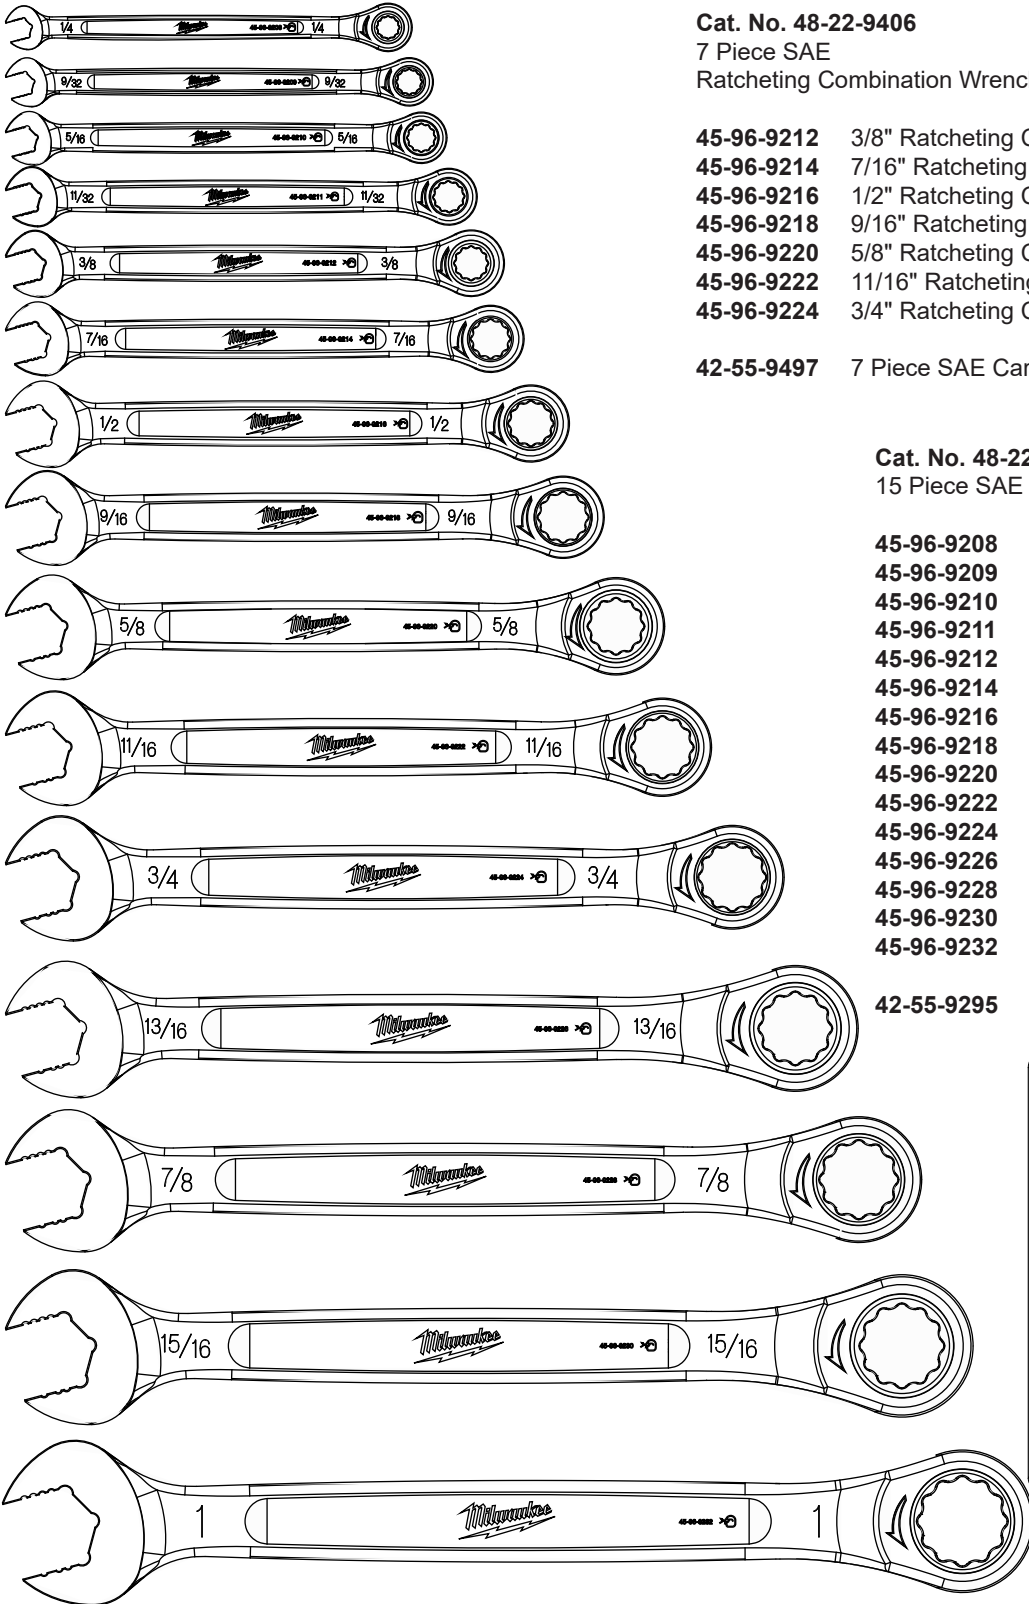

SERVICE PARTS LIST

BULLETIN NO.
54-49-9401

SPECIFY CATALOG NO. AND SERIAL NO. WHEN ORDERING PARTS		REVISED BULLETIN	DATE
RATCHETING COMBINATION WRENCH SETS			Feb. 2018
CAT. NO.	48-22-9406	7 Piece Ratcheting Combination Wrench Kit - SAE	
	48-22-9416	15 Piece Ratcheting Combination Wrench Kit - SAE	
	48-22-9506	7 Piece Ratcheting Combination Wrench Kit - Metric	See Page 2
	48-22-9516	15 Piece Ratcheting Combination Wrench Kit - Metric	See Page 2

Cat. No. 48-22-9406
7 Piece SAE
Ratcheting Combination Wrench Set

- 45-96-9212** 3/8" Ratcheting Combination Wrench
- 45-96-9214** 7/16" Ratcheting Combination Wrench
- 45-96-9216** 1/2" Ratcheting Combination Wrench
- 45-96-9218** 9/16" Ratcheting Combination Wrench
- 45-96-9220** 5/8" Ratcheting Combination Wrench
- 45-96-9222** 11/16" Ratcheting Combination Wrench
- 45-96-9224** 3/4" Ratcheting Combination Wrench

42-55-9295 15 Piece SAE Ratcheting Combo Tray

Cat. No. 48-22-9506
 7 Piece Metric
 Ratcheting Combination Wrench Set

- 45-96-9308** 8mm Ratcheting Combination Wrench
- 45-96-9310** 10mm Ratcheting Combination Wrench
- 45-96-9312** 12mm Ratcheting Combination Wrench
- 45-96-9313** 13mm Ratcheting Combination Wrench
- 45-96-9314** 14mm Ratcheting Combination Wrench
- 45-96-9315** 15mm Ratcheting Combination Wrench
- 45-96-9317** 17mm Ratcheting Combination Wrench