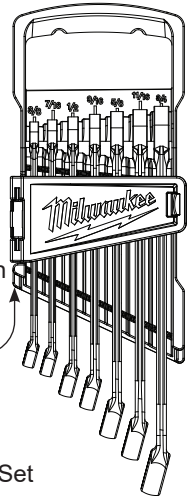

SERVICE PARTS LIST

BULLETIN NO.
54-49-9401

SPECIFY CATALOG NO. AND SERIAL NO. WHEN ORDERING PARTS		REVISED BULLETIN	DATE
RATCHETING COMBINATION WRENCH SETS			Feb. 2018
CAT. NO.	48-22-9406	7 Piece Ratcheting Combination Wrench Kit - SAE	
	48-22-9416	15 Piece Ratcheting Combination Wrench Kit - SAE	
	48-22-9506	7 Piece Ratcheting Combination Wrench Kit - Metric	See Page 2
	48-22-9516	15 Piece Ratcheting Combination Wrench Kit - Metric	See Page 2

Cat. No. 48-22-9406
7 Piece SAE
Ratcheting Combination Wrench Set

- 45-96-9212** 3/8" Ratcheting Combination Wrench
- 45-96-9214** 7/16" Ratcheting Combination Wrench
- 45-96-9216** 1/2" Ratcheting Combination Wrench
- 45-96-9218** 9/16" Ratcheting Combination Wrench
- 45-96-9220** 5/8" Ratcheting Combination Wrench
- 45-96-9222** 11/16" Ratcheting Combination Wrench
- 45-96-9224** 3/4" Ratcheting Combination Wrench

42-55-9497 7 Piece SAE Carrier

Cat. No. 48-22-9416
15 Piece SAE Combination Wrench Set

- 45-96-9208** 1/4" Ratcheting Combination Wrench
- 45-96-9209** 9/32" Ratcheting Combination Wrench
- 45-96-9210** 5/16" Ratcheting Combination Wrench
- 45-96-9211** 11/32" Ratcheting Combination Wrench
- 45-96-9212** 3/8" Ratcheting Combination Wrench
- 45-96-9214** 7/16" Ratcheting Combination Wrench
- 45-96-9216** 1/2" Ratcheting Combination Wrench
- 45-96-9218** 9/16" Ratcheting Combination Wrench
- 45-96-9220** 5/8" Ratcheting Combination Wrench
- 45-96-9222** 11/16" Ratcheting Combination Wrench
- 45-96-9224** 3/4" Ratcheting Combination Wrench
- 45-96-9226** 13/16" Ratcheting Combination Wrench
- 45-96-9228** 7/8" Ratcheting Combination Wrench
- 45-96-9230** 15/16" Ratcheting Combination Wrench
- 45-96-9232** 1" Ratcheting Combination Wrench